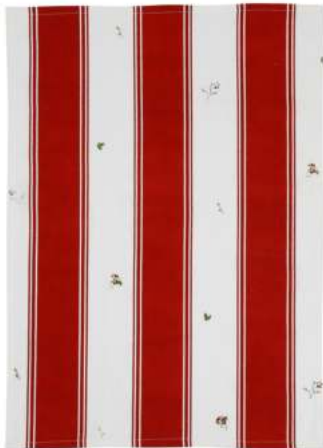

New

201884 - CHAMPETRE

Torchon
Kitchen towel
Rouge / Red
50 x 70cm

New