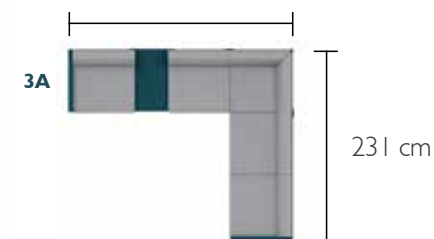

275 cm

3A

231 cm