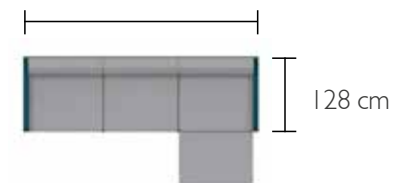

8452 - RECTANGULAR CONNECTING SHELF 75 X 40 CM

**NOT COMPATIBLE
WITH THE CORNER MODULE**

STRAIGHT COMPOSITIONS & *chaise longue*

275 cm

275 cm

REF :

COMPOSITION IA : 8580

COMPOSITION IB : 8581

FURNITURE PRICE

235 cm

REF :

A 8480

B 8490

FURNITURE PRICE

149 cm

128 cm