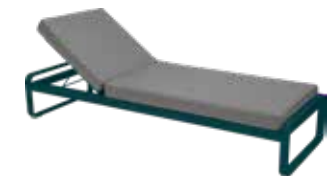

2-SEATER CLUB SOFA

CARE AND CLEANING OF YOUR FURNITURE

8475
3-SEATER PROTECTIVE COVER

8480
3-SEATER SOFA

8530
3-SEATER CLUB SOFA

8476
3.5-SEATER PROTECTIVE COVER

8580 & 8581

8477
2-SEATER OTTOMAN COVER

8494
2-SEATER OTTOMAN

8478
1-SEATER OTTOMAN COVER

8490
1-SEATER OTTOMAN

8479
PROTECTIVE COVER PREMIUM SUNLOUNGER

8502XXYY
PREMIUM SUNLOUNGER

Fermob 

Fermob - Parc Actival - 01140 Thoissey - France

fermob.com