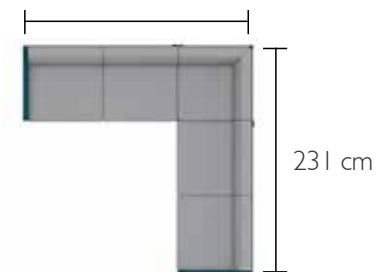

REF :

A 8520

B 8494

FURNITURE PRICE

L-SHAPED COMPOSITIONS

DO
x 4-5

231 cm

231 cm