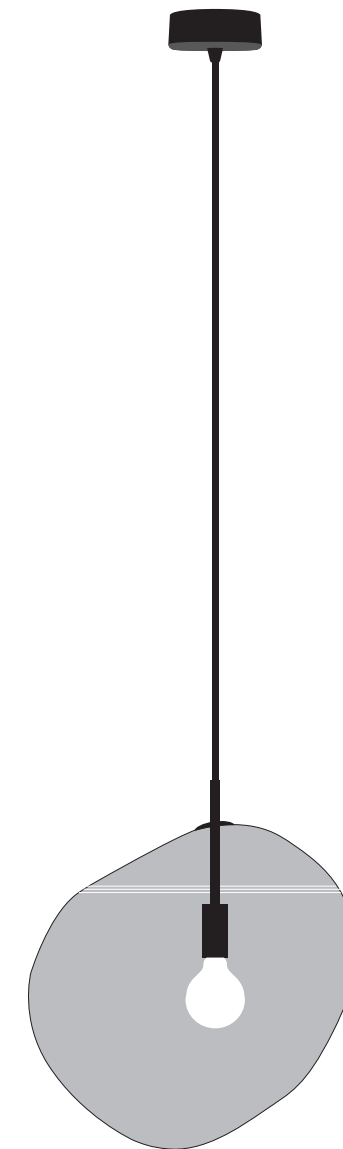

This is an art piece in your home and can be lit or not depending

on how much light you want it to emit.

Use an E27 light source by your choice. See our recommendation of light source for the Epico on page 7.

**RECOMMENDED
FOR SMOKE**

LED CLOUD E27
Dimmable - 120x135mm
10W - 1900K - 500 lm

**RECOMMENDED
FOR CINNAMON**

LED CLEAR E27
Dimmable - 60x106mm
13W - 2700K - 1521 lm

ROCK EPICO

Specification

Ceiling lamp in hand blown glass

Size glass: L400xW340xH390mm

Weight: 5,5 kg

Matte black lamp holder E27 with
clear acrylic bracket to hold the glass
Matte black metal ceiling cup +
terminal block

Black textile cord, 1700mm enforced
with a black metal wire.

Cord length can be adjusted.

Color available: metal cinnamon /
metal smoke

Max 15W. Bulb not included.

Price: see separate price list

TERMS **CONDITION**

PENDANT DISPLAY FOR SHOPS

Create an eye catching installation in your shop with NUD pendant display. A ceiling suspension for hanging 3-6 pendants, makes a great presentation for your customers. For more information and order please contact: sales@nudcollection.com