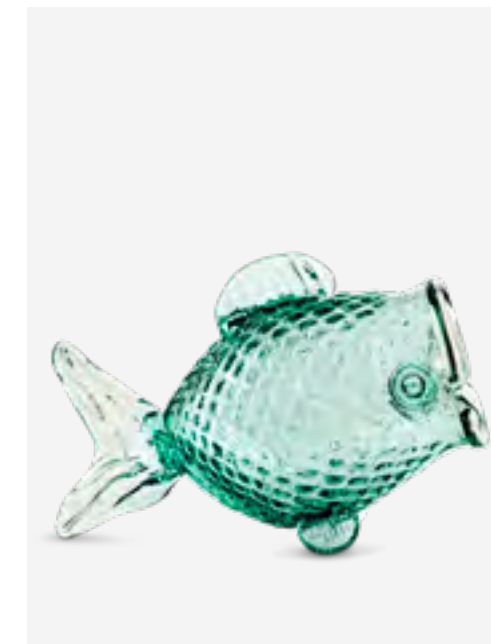

120-300-005 **MOQ: 2 Pieces**

Fat Fish jar

Colour: Transparent
Materials: Glass
Dimensions: L38 x W16 x H24 cm