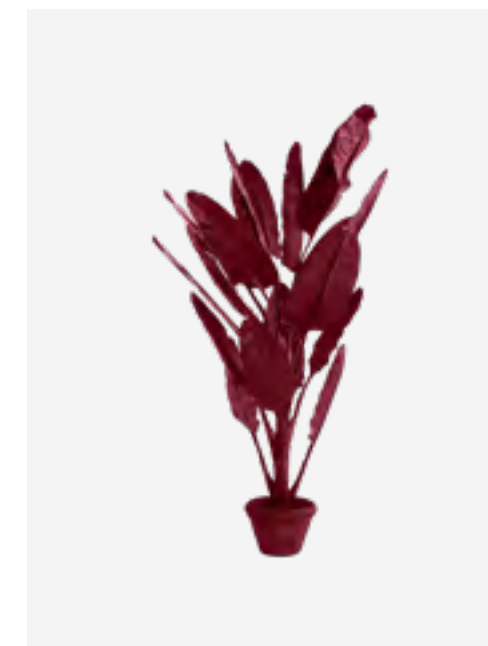

540-300-016

MOQ: 1 Piece

Fern in Pot - S

Colour: Light pink
Materials: Synthetic material
Dimensions: approx. Ø150 x H220 cm,
pot Ø31/18 x H19 cm

540-300-011

MOQ: 1 Piece

Banana Plant in Pot

Colour: Dark blue
Materials: Synthetic material
Dimensions: approx. Ø140 x H300 cm,
pot Ø47/27 x H31cm