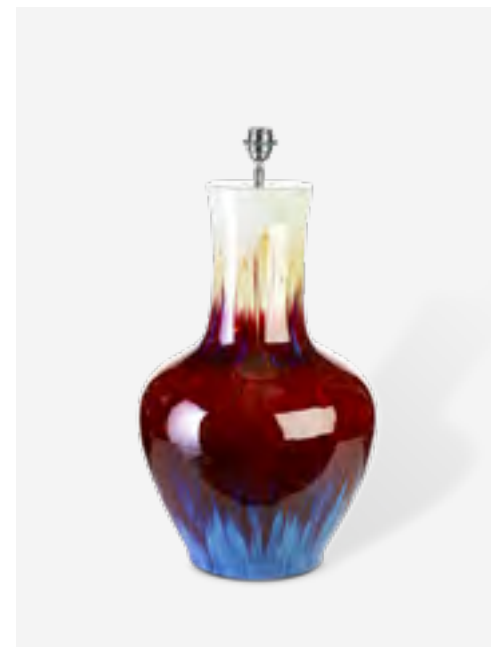

230-450-100   MOQ: 1 Piece

Crazy lamp Base
Colour: Multi-colour
Materials: Porcelain
Dimensions: Ø40 x H68 cm