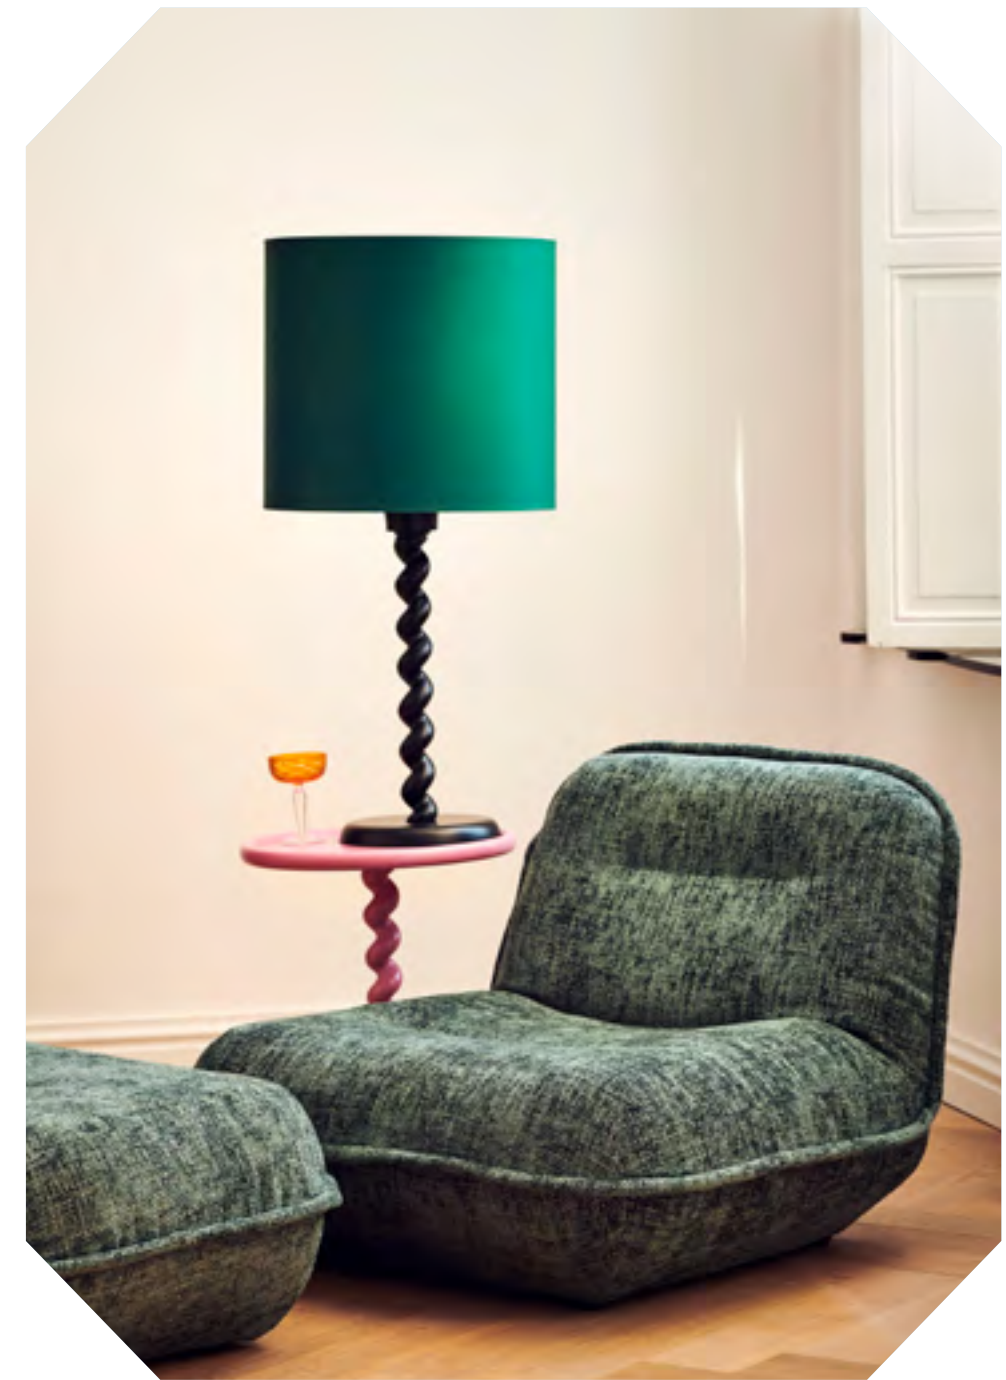

Puff Lounge Chair

Colour: Burgundy red
Materials: Textile
Dimensions: W95 x D103 x H70 cm

Puff Lounge Chair

Colour: Dark blue
Materials: Textile
Dimensions: W95 x D103 x H70 cm

Puff Lounge Chair

Colour: Beige
Materials: Textile
Dimensions: W95 x D103 x H70 cm

Puff Lounge Chair

Colour: Dark green
Materials: Textile
Dimensions: W95 x D103 x H70 cm

Puff Pouf

Colour: Burgundy red
Materials: Textile
Dimensions: W95 x D80 x H35 cm

Puff Pouf

Colour: Dark blue
Materials: Textile
Dimensions: W95 x D80 x H35 cm

Puff Pouf

Colour: Beige
Materials: Textile
Dimensions: W95 x D80 x H35 cm

Puff Pouf

Colour: Dark green
Materials: Textile
Dimensions: W95 x D80 x H35 cm