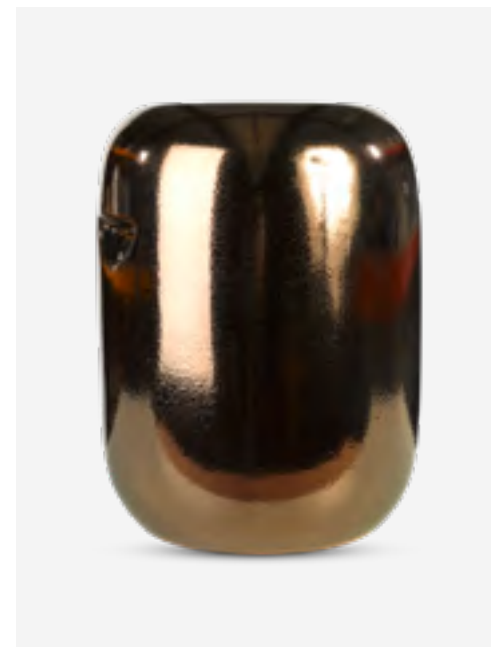

240-030-010 MOQ: 2 Pieces

Pill Stool

Colour: Copper
Materials: Ceramic
Dimensions: Ø33,5 x H44 cm