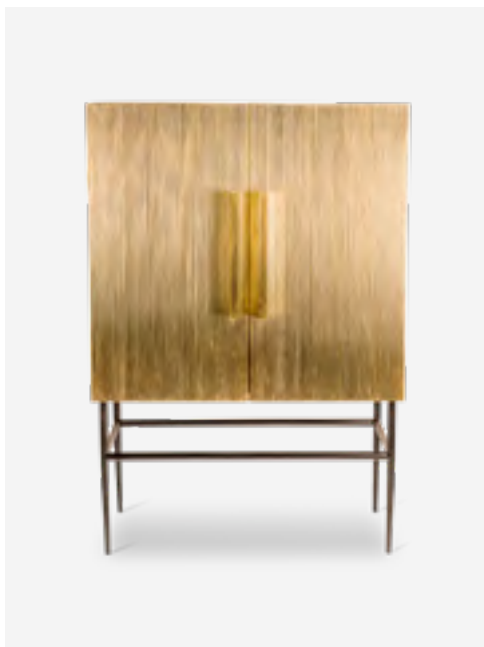

500-040-107 MOQ: 1 Piece

Ribble Cabinet

Colour: Gold
Materials: Wood
Dimensions: L100 x W40 x H140 cm