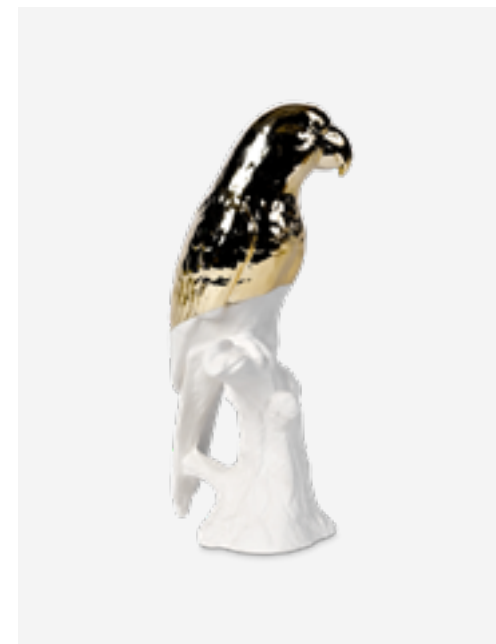

230-300-049 **MOQ: 3 Pieces**

White Parrot Statue

Colour: White
Materials: Porcelain
Dimensions: L12 x W16 x H35 cm

230-300-050 **MOQ: 3 pieces**

White Cockatoo Statue

Colour: White
Materials: Porcelain
Dimensions: L12 x W27 x H33 cm