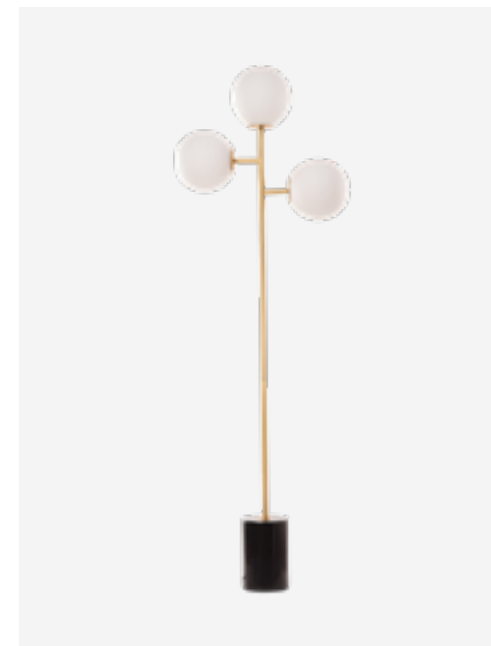

300-450-077   MOQ: 1 Piece

Full Moon Floor Lamp
Colour: Gold
Materials: Metal
Dimensions: L60 x W20 x H165 cm