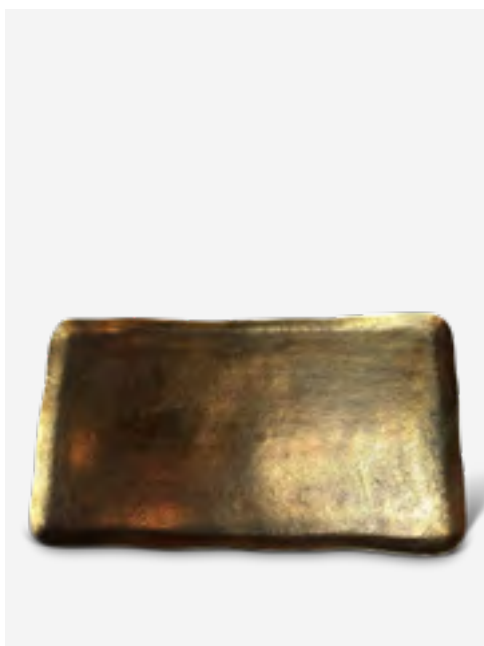

390-400-045 MOQ: 2 Pieces

Rectangular Brass Platter

Colour: Gold
Materials: Metal
Dimensions: L60 x W34 x H2 cm