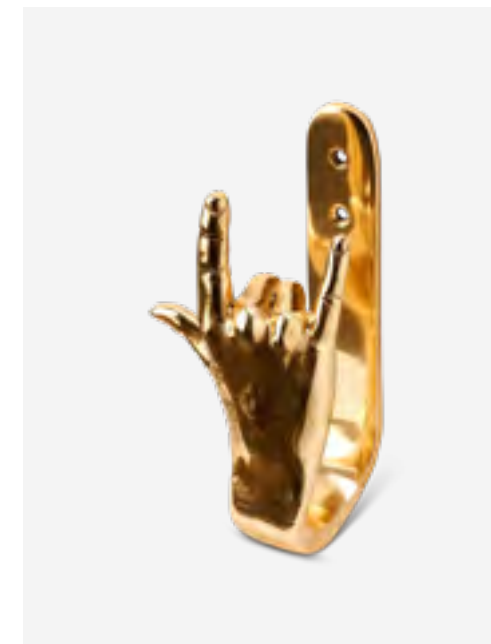

390-300-049   MOQ: 4 Pieces

I Love You Hook
Colour: Gold
Materials: Metal
Dimensions: L9 x W6 x H16 cm
Designer: MODO architettura + design