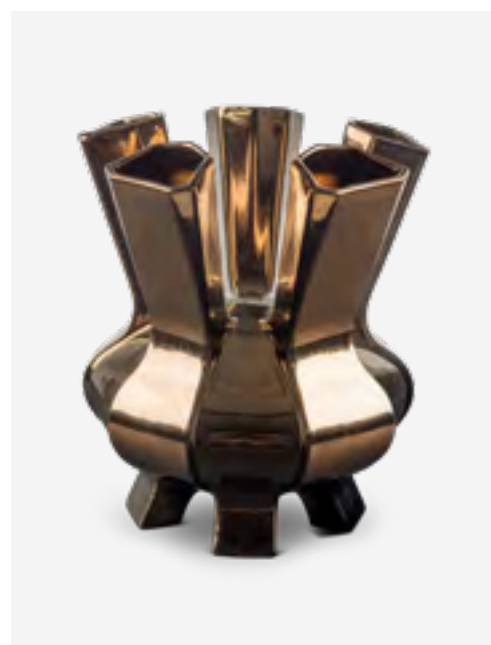

240-205-023

MOQ: 2 Pieces

Puyi Vase

Colour: Copper
Materials: Ceramic
Dimensions: Ø28,5 x H34 cm
Designer: Roderick Vos