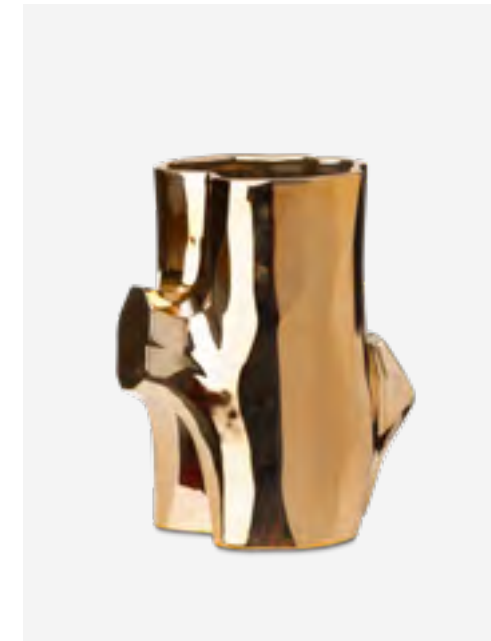

240-205-019 MOQ: 4 Pieces

Log Vase - S

Colour: Gold
Materials: Porcelain
Dimensions: L18 x W15,5 x H21 cm