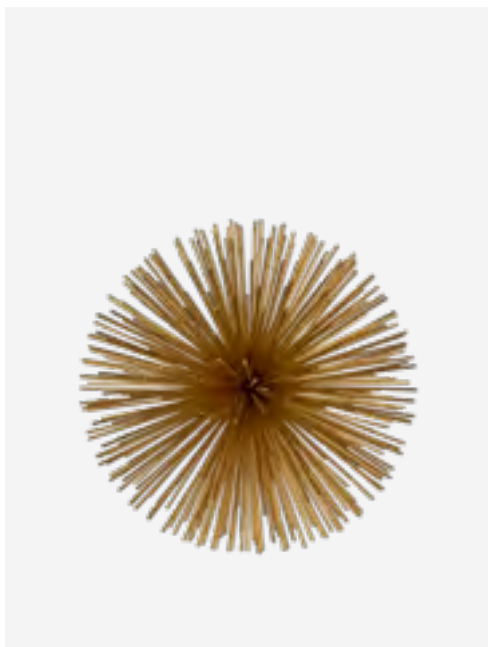

540-300-040

MOQ: 1 Piece

Bamboo Plant and Stand

Colour: Black
Materials: Synthetic material
Dimensions: approx. Ø80 x H270 cm

300-300-096 MOQ: 8 Pieces

Prickle - S

Colour: Gold
Materials: Metal
Dimensions: Ø18 x H18 cm