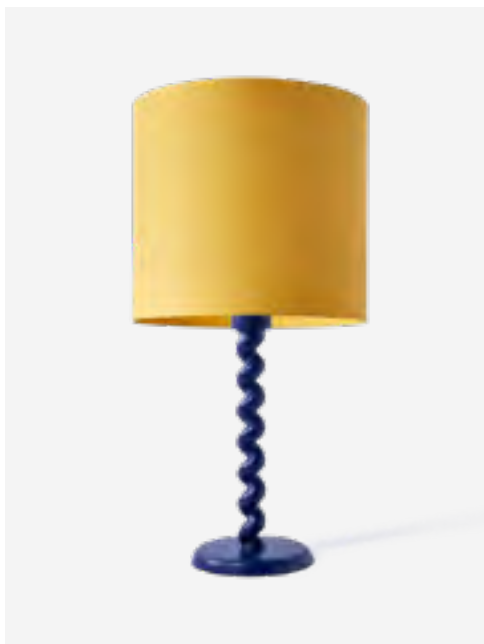

390-450-026 MOQ: 2 Pieces

Twister Lamp Base
Colour: Dark blue
Materials: Metal
Dimensions: Ø27 x H65 cm
excl. lamp shade