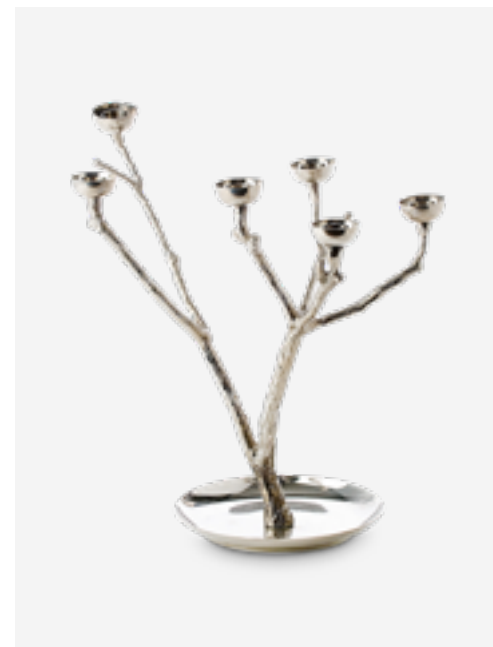

375-225-022 **MOQ: 2 Pieces**

Twiggy Candle Holder

Colour: Silver
Materials: Metal
Dimensions: L30 x W30 x H30 cm

390-225-002 **MOQ: 2 Pieces**

Twiggy Candle Holder

Colour: Silver
Materials: Metal
Dimensions: Ø50 x H65 cm