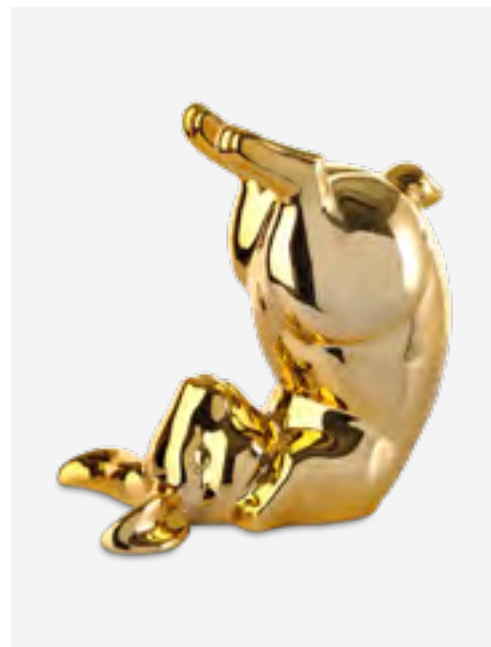

230-300-163   MOQ: 4 Pieces

Bunny Bum Moneybox

Colour: Gold
Materials: Porcelain
Dimensions: L13 x W20 x H21 cm