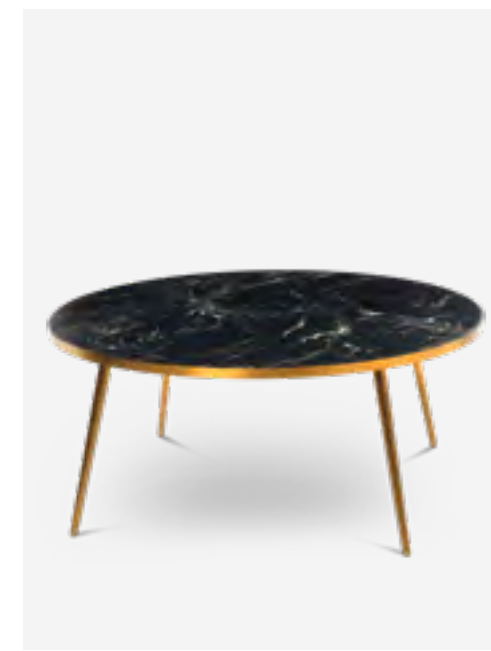

300-070-031 **MOQ: 1 Piece**

Marble Look & Gold Feet Coffee Table

Colour: Black
Materials: Metal
Dimensions: Ø80 x H35 cm