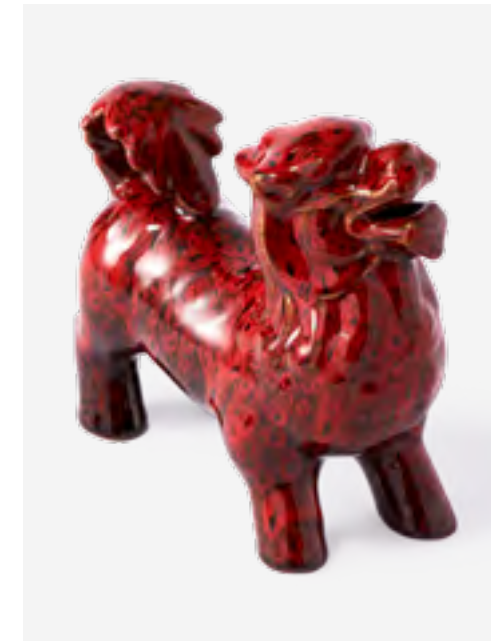

240-300-020 MOQ: 2 Sets

Qilin Statue

Colour: Red
Materials: Porcelain
Dimensions: approx. L20 x W10 x H19 cm

240-300-021 MOQ: 2 Sets

Qilin Statue

Colour: Ochre
Materials: Porcelain
Dimensions: approx. L20 x W10 x H19 cm