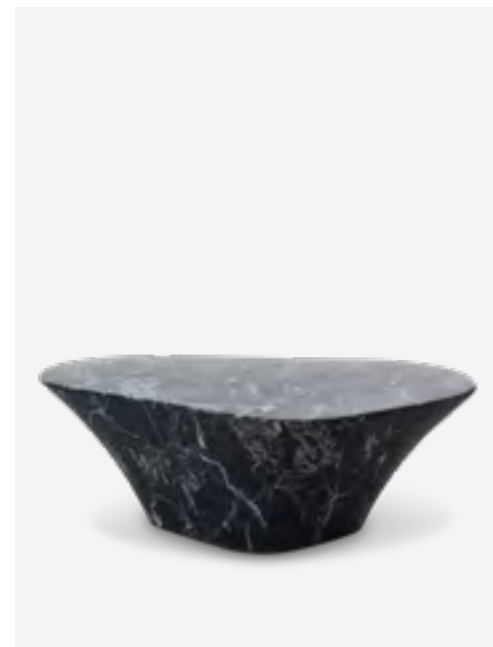

530-010-004   MOQ: 1 Piece

Oval Marble Look Coffee Table

Colour: Black
Materials: Synthetic material
Dimensions: L87,5 x W51 x H30 cm