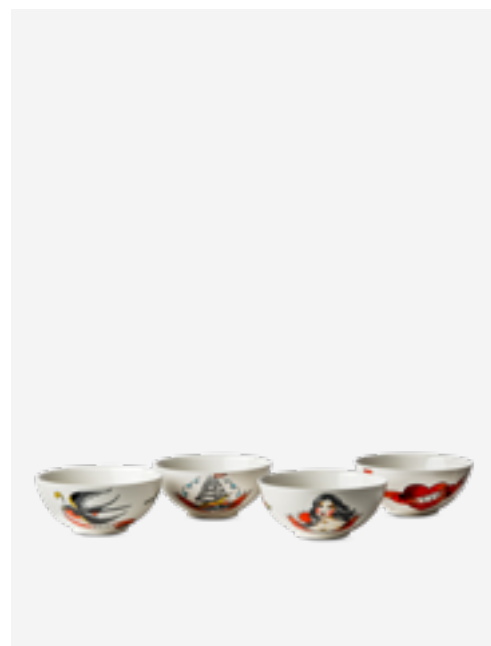

230-400-542 **MOQ: 6 Pieces**

Filou Mazier Flower Mug

Colour: White
Materials: Porcelain
Dimensions: L10 x W7,5 x H7 cm
Designer: Studio Kluij / Den Bosch

230-400-528 **MOQ: 8 Sets**

Tattoo Cups set 4

Colour: White
Materials: Ceramic
Dimensions: Ø9 x H8 cm per cup
Designer: Robert Aalbers