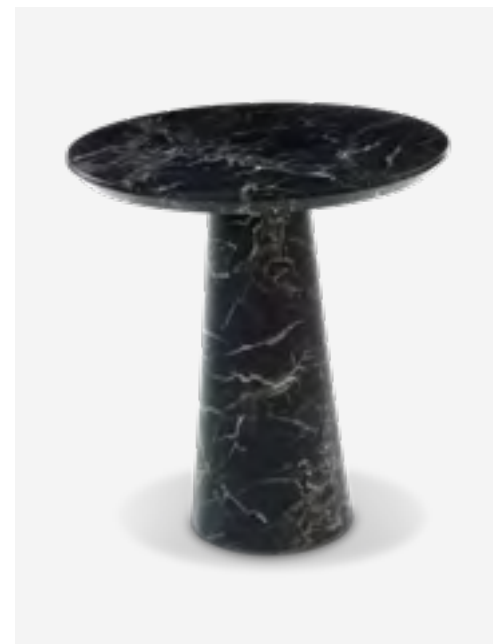

530-010-006   MOQ: 1 Piece

Marble Look Disk Table

Colour: Black
Materials: Synthetic material
Dimensions: Ø70 x H75 cm