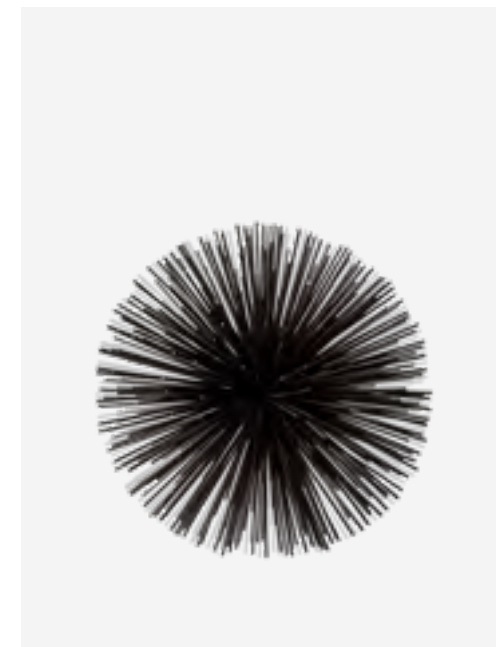

300-300-095 MOQ: 4 Pieces

Prickle - L

Colour: Gold
Materials: Metal
Dimensions: Ø26 x H26 cm

300-300-104 MOQ: 2 Pieces

Prickle - XXL

Colour: Gold
Materials: Metal
Dimensions: Ø45 x H45 cm

300-300-138 MOQ: 8 Pieces