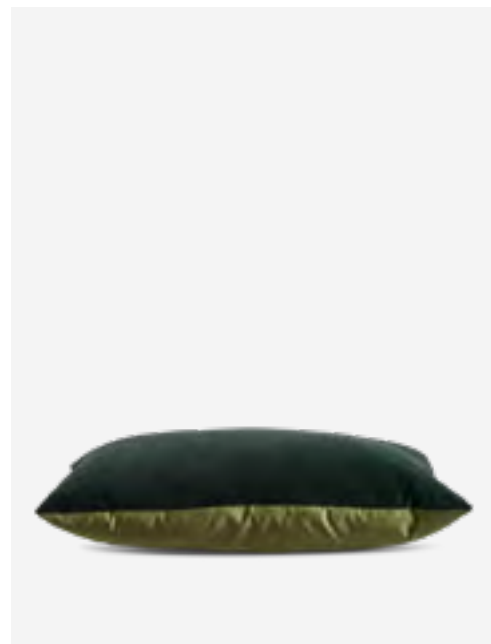

555-060-007 MOQ: 2 Pieces

Rectangle Fabric Cushion

Colour: Rust red
Materials: Textile
Dimensions: L40 x W60 cm

550-060-224 MOQ: 2 Pieces

Square Velvet Cushion

Colour: Gold
Materials: Textile
Dimensions: L50 x W50 cm