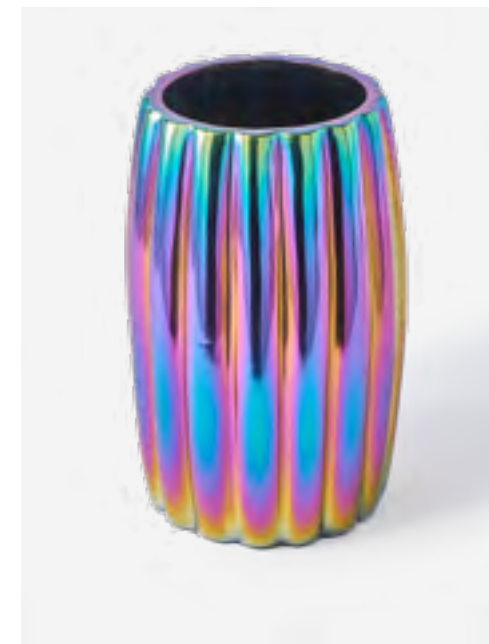

240-215-009

MOQ: 2 Pieces

Curvy Plant Pot

Colour: Multi-colour
Materials: Ceramic
Dimensions: Ø32,5 x H45 cm