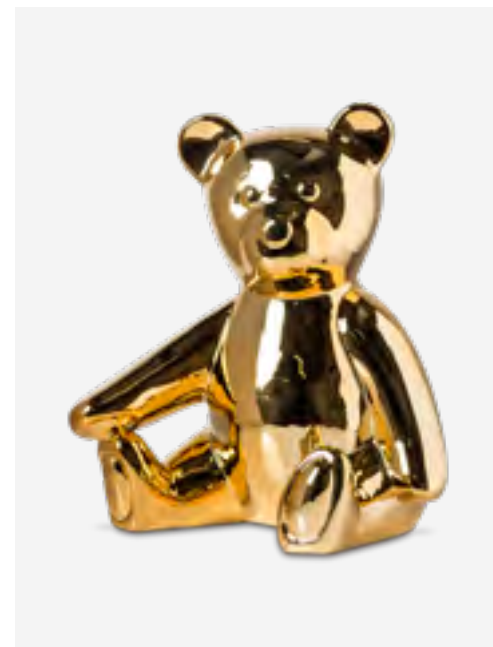

230-300-168   MOQ: 4 Pieces

Teddy Moneybox

Colour: Gold
Materials: Porcelain
Dimensions: L20 x W20 x H25 cm