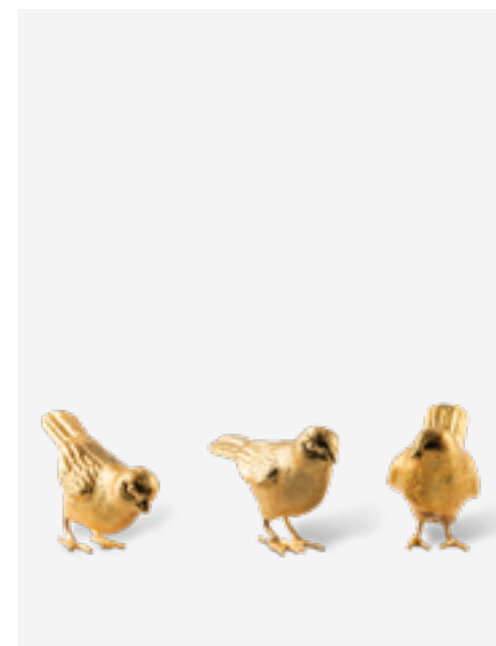

390-225-129 MOQ: 1 Piece

Apple Tree Candle Holder - L

Colour: Gold
Materials: Metal
Dimensions: L32 x W32 x H53 cm

140-300-232 **MOQ: 2 Sets**

Paradise Birds set 4

Colour: Multi-colour
Materials: Glass
Dimensions: L9 x W5 x H5 cm each bird