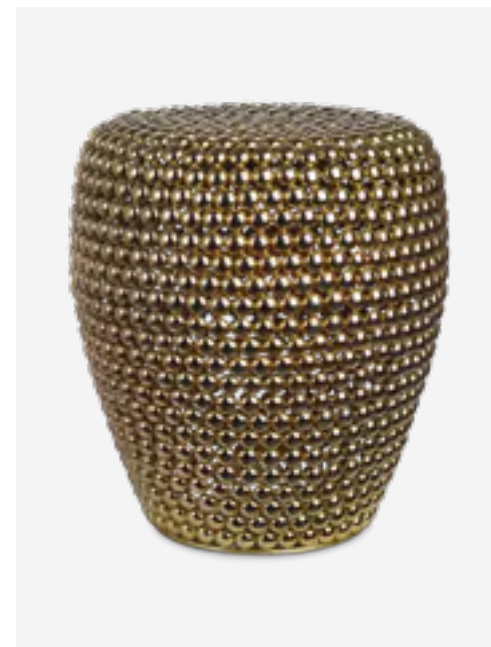

300-030-031 MOQ: 1 Piece

Dot Stool

Colour: Copper
Materials: Metal
Dimensions: Ø40 x H46 cm

300-030-032 MOQ: 1 Piece

Dot Stool

Colour: Silver
Materials: Metal
Dimensions: Ø40 x H46 cm

300-030-060 MOQ: 1 Piece

Dot Stool

Colour: Gold
Materials: Metal
Dimensions: Ø40 x H46 cm

300-030-021 MOQ: 1 Piece

Dot Stool

Colour: White
Materials: Metal
Dimensions: Ø40 x H46 cm

300-030-061 MOQ: 1 Piece

Dot Stool

Colour: Yellow
Materials: Metal
Dimensions: Ø40 x H46 cm