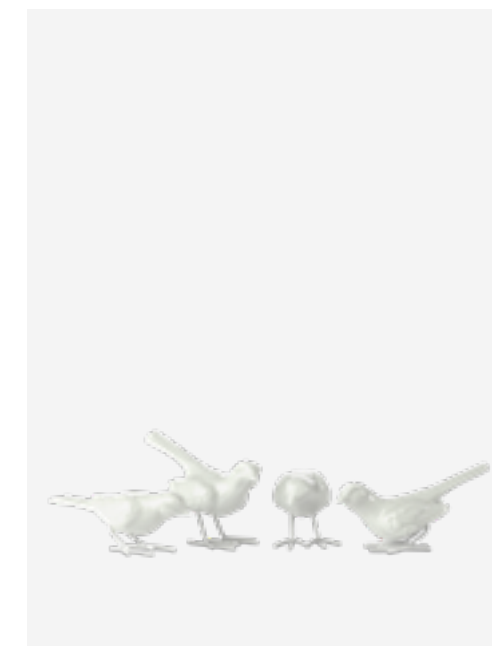

390-300-050 **MOQ: 6 Sets**

Gold Plated Sparrows

Colour: Gold
Materials: Metal
Dimensions: L8,5 x W4 x H5 cm

230-300-052 **MOQ: 6 sets**

Unglazed Porcelain Sparrows set of 4

Colour: White
Materials: Porcelain
Dimensions: L5,5 x W9,5 x H8 cm