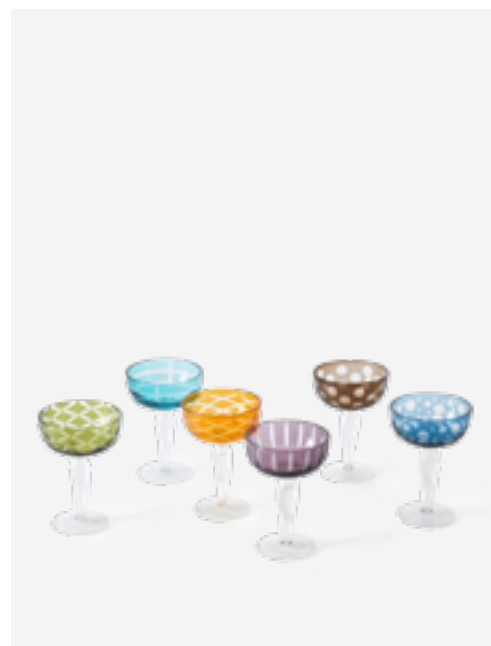

140-230-131 **MOQ: 4 Sets**

Blocks Champagne Glasses set 6
Colour: Multi-colour
Materials: Glass
Dimensions: Ø7,5 x H24 cm per glass

140-230-062 **MOQ: 4 Sets**

Blossom Glasses set 6

Colour: Multi-colour
Materials: Glass
Dimensions: Ø8,0 x H8,5 cm per glass

140-230-138 **MOQ: 4 Sets**

Multicolour Cuttings Coupe Glasses set 6

Colour: Multi-colour
Materials: Glass
Dimensions: Ø10 x H14,5 cm per glass

140-230-135 **MOQ: 4 Sets**

Multicolour Peony Coupe Glasses set 6