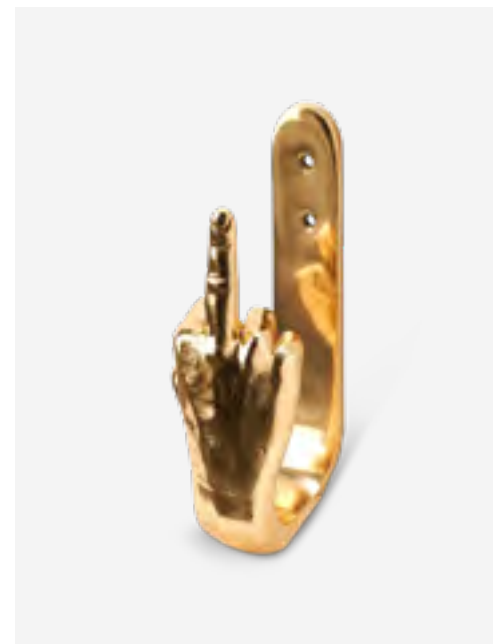

390-300-047   MOQ: 4 Pieces

F-You Hook
Colour: Gold
Materials: Metal
Dimensions: L9 x W6 x H16 cm
Designer: MODO architettura + design