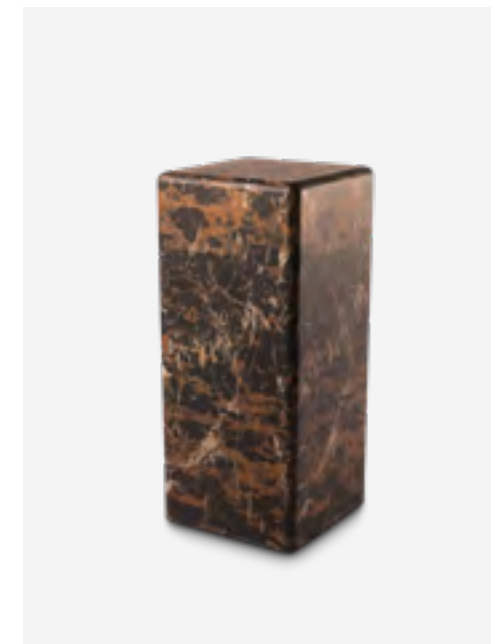

530-300-021

MOQ: 1 Piece

Marble Look Pillar - M

Colour: Dark brown
Materials: Synthetic material
Dimensions: L33 x W33 x H76,2 cm