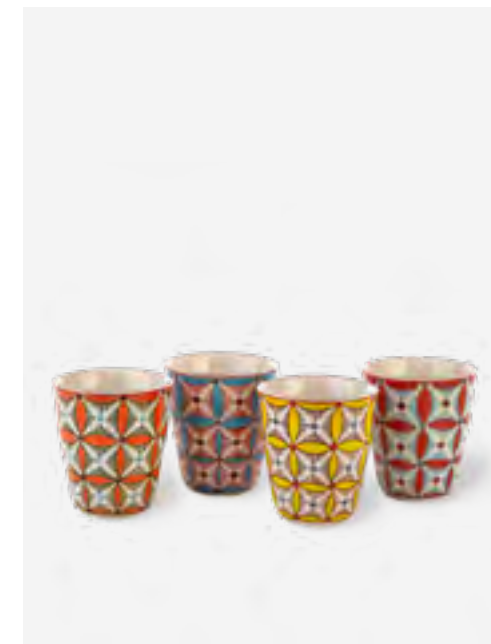

230-400-388 **MOQ: 8 Sets**

Afresh Snack Bowls set 4

Colour: Green grey
Materials: Ceramic
Dimensions: Ø11,5 x H6,5 cm per bowl

230-400-159 **MOQ: 8 Sets**

Hippy Snack Bowls set 4

Colour: Multi-colour
Materials: Ceramic
Dimensions: Ø12,5 x H7,5 cm per bowl