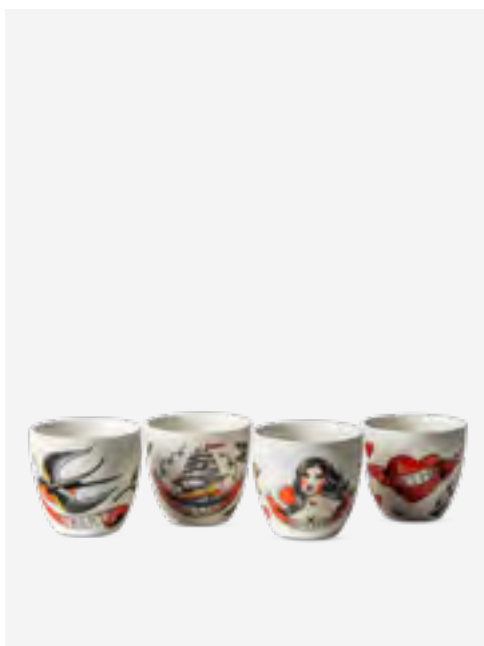

230-400-540 **MOQ: 4 Pieces**

Tattoo Teapot

Colour: White
Materials: Ceramic
Dimensions: L25 x W16 x H15 cm
Designer: Robert Aalbers

230-400-541 **MOQ: 6 Pieces**

Alessandra Casnellie Flower Mug

Colour: White
Materials: Porcelain
Dimensions: L10 x W7,5 x H7 cm
Designer: Studio Kluij / Den Bosch

230-400-542 **MOQ: 6 Pieces**

Filou Mazier Flower Mug

Colour: White
Materials: Porcelain
Dimensions: L10 x W7,5 x H7 cm
Designer: Studio Kluij / Den Bosch

230-400-528 **MOQ: 8 Sets**

Tattoo Cups set 4

Colour: White
Materials: Ceramic
Dimensions: Ø9 x H8 cm per cup
Designer: Robert Aalbers