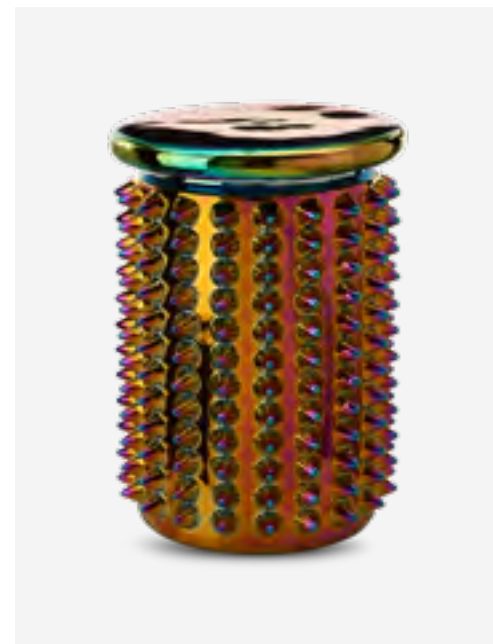

Pill Stool

Colour: Copper
Materials: Ceramic
Dimensions: Ø33,5 x H44 cm

240-030-008 MOQ: 2 Pieces

Curvy Stool

Colour: Gold
Materials: Ceramic
Dimensions: Ø32,5 x H45 cm

530-030-020 MOQ: 1 Piece

Cap Stool

Colour: Dark brown
Materials: Synthetic material
Dimensions: Ø35 x H45 cm

240-030-017 MOQ: 2 Pieces

Larger Stool

Colour: Yellow
Materials: Ceramic
Dimensions: Ø33 x H45 cm

240-030-018 MOQ: 2 Pieces

Blue Lagoon Stool

Colour: Dark blue
Materials: Ceramic
Dimensions: Ø33 x H45 cm

240-030-015 MOQ: 2 Pieces

Oily Spike Stool

Colour: Multi-colour
Materials: Ceramic
Dimensions: Ø32 x H45 cm

390-030-002 MOQ: 1 Piece

Nut Stool

Colour: Dark grey
Materials: Metal
Dimensions: Ø35 x H51 cm

390-030-001 MOQ: 1 Piece

Bolt Stool