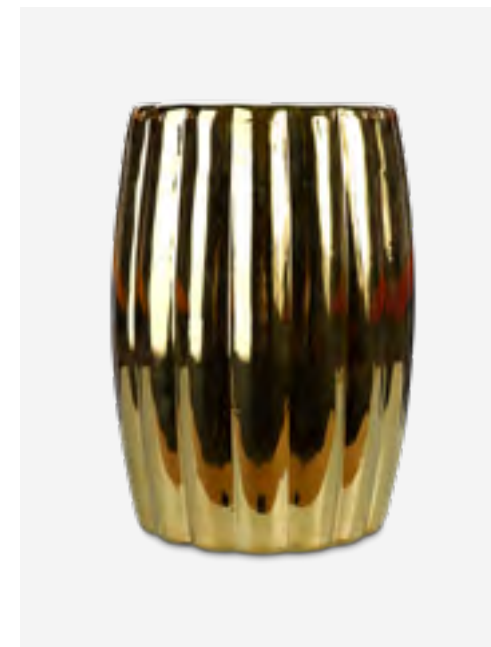

Pill Stool

Colour: Copper
Materials: Ceramic
Dimensions: Ø33,5 x H44 cm

240-030-008 MOQ: 2 Pieces

Curvy Stool

Colour: Gold
Materials: Ceramic
Dimensions: Ø32,5 x H45 cm

530-030-020 MOQ: 1 Piece

Cap Stool

Colour: Dark brown
Materials: Synthetic material
Dimensions: Ø35 x H45 cm