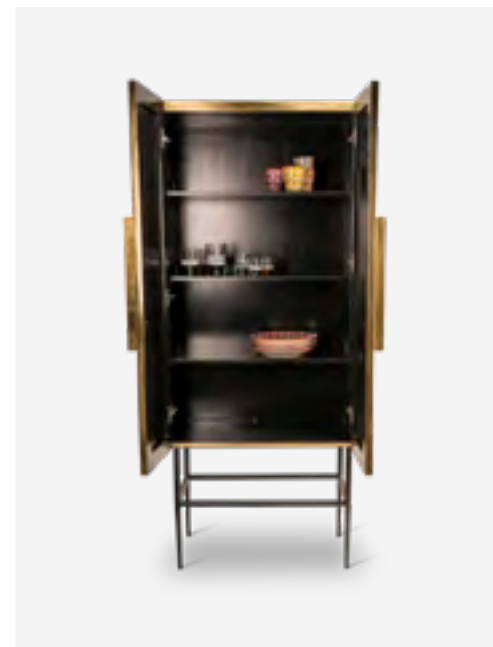

Storage

500-040-107 MOQ: 1 Piece

Ribble Cabinet

Colour: Gold
Materials: Wood
Dimensions: L100 x W40 x H140 cm

500-040-110 MOQ: 1 Piece

Tall Ribble Cabinet

Colour: Gold
Materials: Wood
Dimensions: L75 x W42 x H180 cm