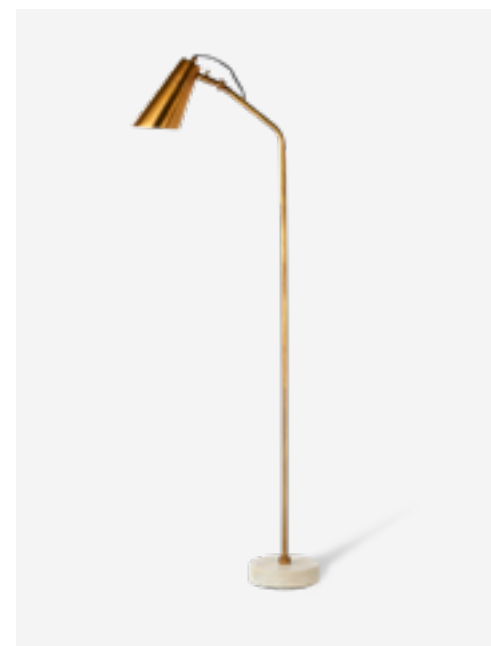

300-450-066   MOQ: 1 Piece

Marble Disk Floor Lamp
Colour: Gold
Materials: Metal
Dimensions: L36 x W18 x H139 cm, marble base
Ø18 x H5 cm