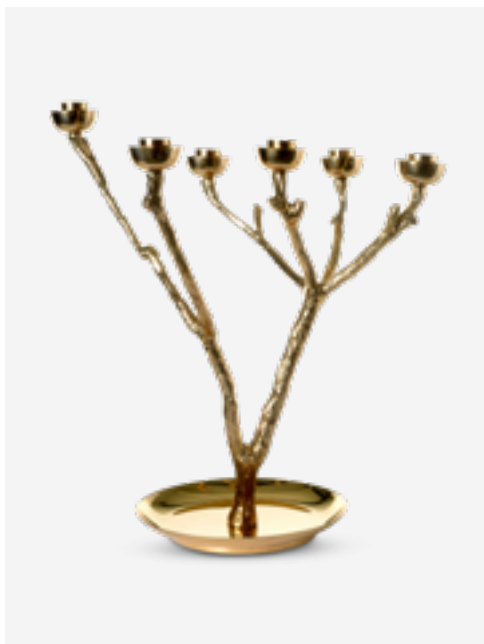

390-225-003 **MOQ: 4 Pieces**

Twiggy Candle Holder

Colour: Silver
Materials: Metal
Dimensions: Ø40 x H35 cm

390-225-148 **MOQ: 4 Pieces**

Twiggy Candle Holder - XS

Colour: Silver
Materials: Metal
Dimensions: L18 x W11,5 x H14 cm