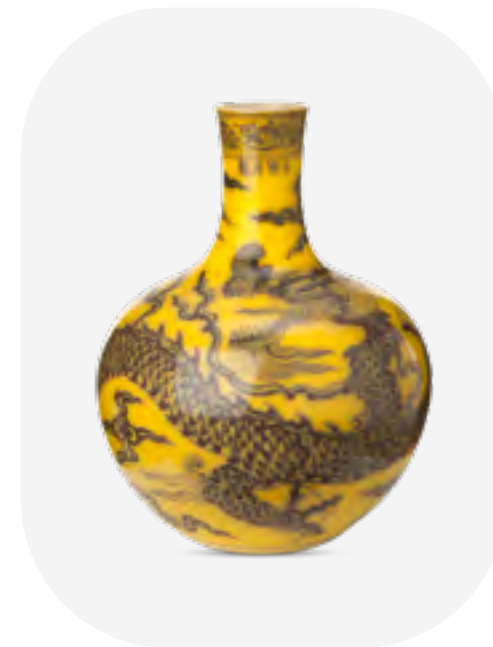

230-205-388 MOQ: 1 Piece

Dragon Ball Body Vase

Colour: Yellow
Materials: Porcelain
Dimensions: Ø31 x H44 cm