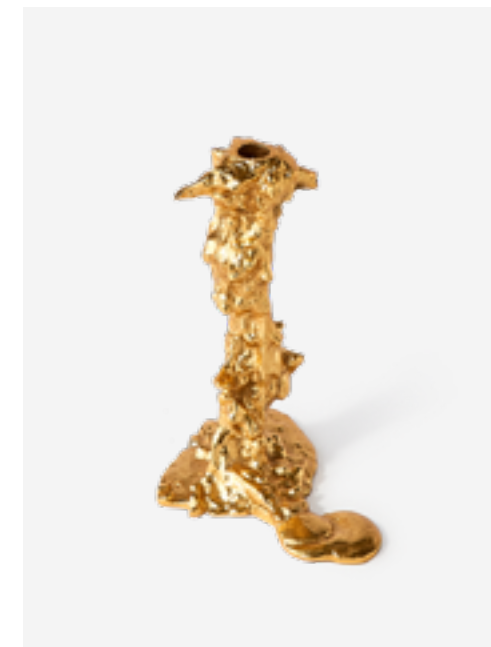

390-225-049 MOQ: 2 Pieces

Dip Candle Holder - XXL

Colour: Silver
Materials: Metal
Dimensions: L20 x W22 x H50 cm
Designer: Pascal Smelik

390-225-133 MOQ: 6 Pieces

Dip Candle Holder - S

Colour: Gold
Materials: Metal
Dimensions: L14 x W8 x H14 cm
Designer: Pascal Smelik