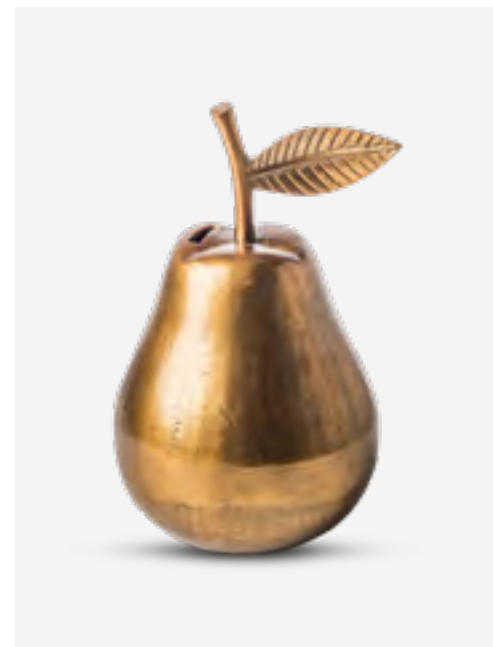

300-300-136   MOQ: 4 Pieces

Pear Moneybox
Colour: Gold
Materials: Metal
Dimensions: Ø16,5 x H27 cm