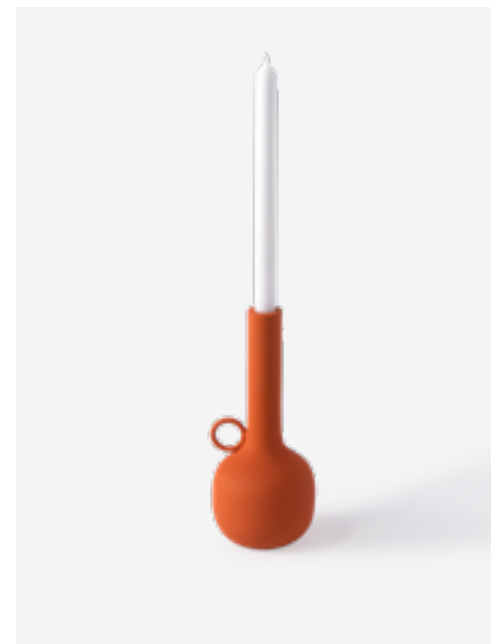

300-225-059 MOQ: 8 Pieces

Spartan Candle Holder - M

Colour: Dark brown
Materials: Metal
Dimensions: L11 x W10 x H26 cm

300-225-056 MOQ: 8 Pieces

Spartan Candle Holder - M

Colour: Dark green
Materials: Metal
Dimensions: L11 x W10 x H26 cm