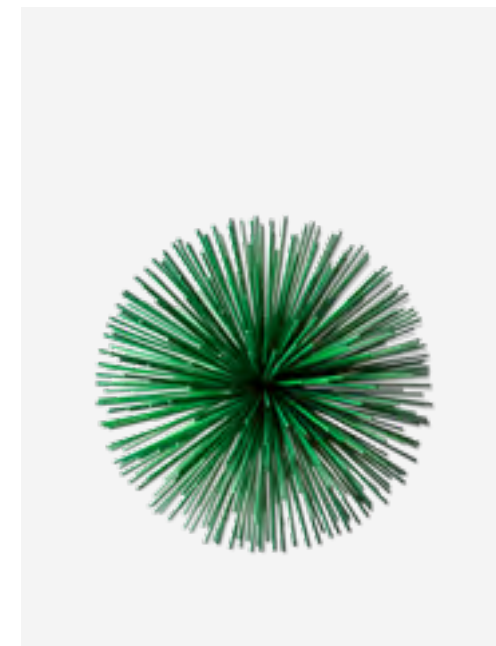

300-300-141   MOQ: 8 Pieces

Prickle - S

Colour: Dark green
Materials: Metal
Dimensions: Ø18 x H18 cm