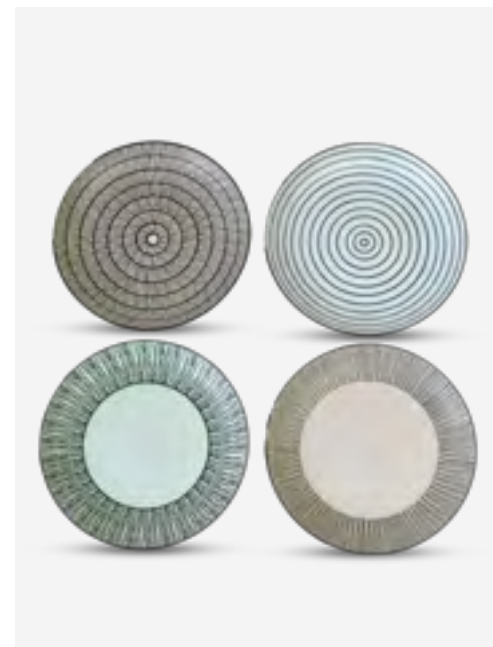

Afresh Salad Bowls set 4

Colour: Green grey
Materials: Ceramic
Dimensions: Ø15 x H8 cm per bowl

230-400-385 **MOQ: 8 Sets**

Afresh Pastel Cups set 4

Colour: Green grey
Materials: Ceramic
Dimensions: Ø8,5 x H9,5 cm per cup