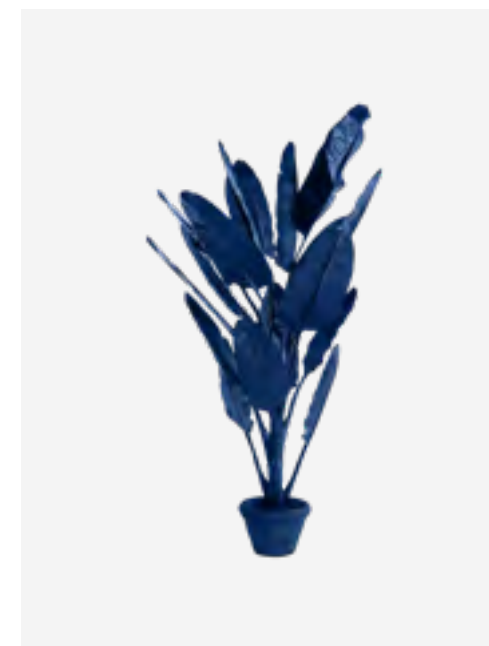

540-300-011

MOQ: 1 Piece

Banana Plant in Pot

Colour: Dark blue
Materials: Synthetic material
Dimensions: approx. Ø140 x H300 cm,
pot Ø47/27 x H31cm