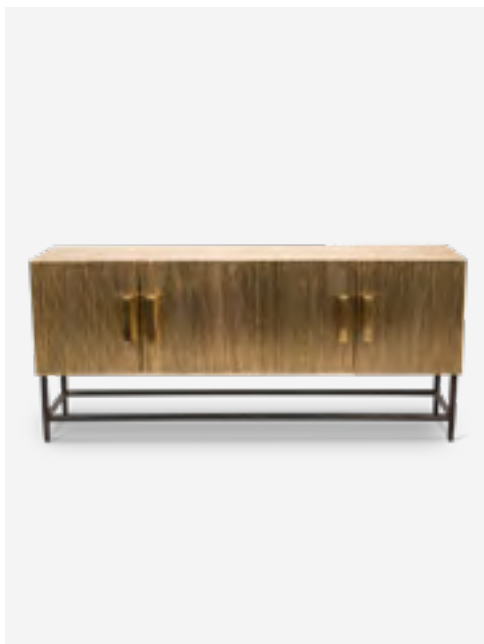

500-040-108 MOQ: 1 Piece

Low Ribble Cabinet

Colour: Gold
Materials: Wood
Dimensions: L152 x W39 x H67 cm