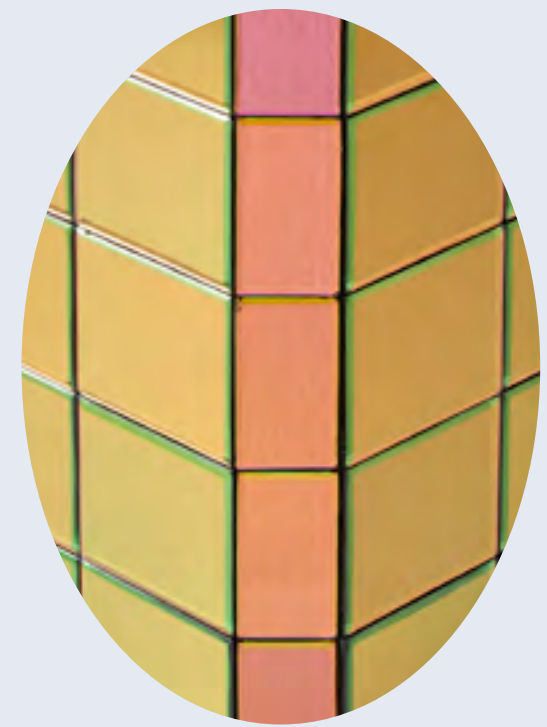

Pixel Pillars

Our Pixel Pillars are quintessentially POLSPOTTEN – a feast for your senses. *They have a futuristic-digital flare that instantly transforms space.* They're designed for those who appreciate the extraordinary and the weirder side of life. The mirror-glass we use hosts four different colours, each are only visible when looking from a different angle. Influenced by architecture and digital building blocks, the design challenges the average and draws the eye. These pillars turn heads and elevate the energy of a room while complimenting a variety of interior styles. Pillars or pedestals are practical pieces of furniture as much as they are decorative, ideal for displaying your most prized possessions and complimentary décor – our pillars also make for unconventional side tables. Combine multiple Pixel Pillars, style them individually, or showcase them as standalone décor. *No matter what, they'll add that playful element you've been searching for.*