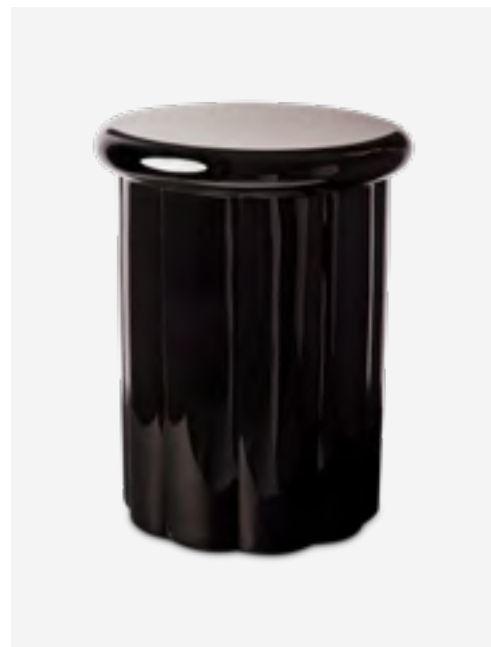

510-070-092 MOQ: 1 Piece

Roman Stool

Colour: Black
Materials: Synthetic material
Dimensions: Ø35,5 x H46,5 cm