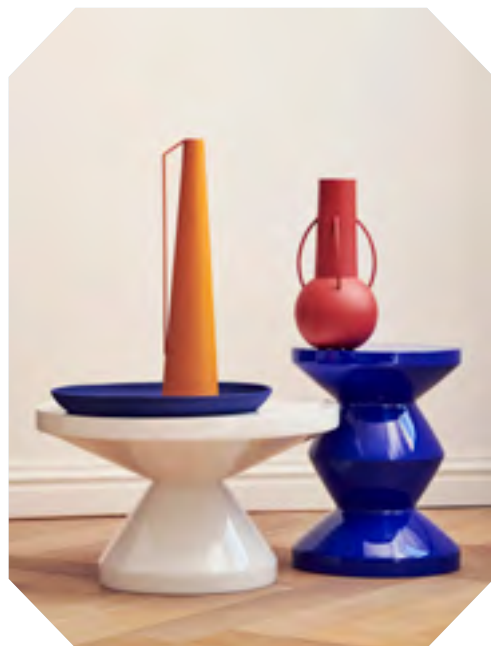

510-070-096

MOQ: 1 Piece

Zig Zag Stool

Colour: Coral red
Materials: Synthetic material
Dimensions: Ø35,5 x H46 cm

510-070-098

MOQ: 1 Piece

Zig Zag Stool

Colour: Dark blue
Materials: Synthetic material
Dimensions: Ø35,5 x H46 cm