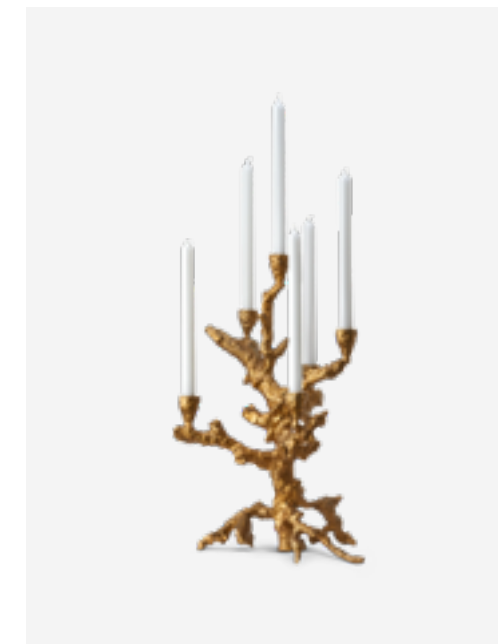

390-225-146 MOQ: 2 Pieces

Apple Tree Candle Holder - S

Colour: Gold
Materials: Metal
Dimensions: L25 x W27 x H32,5 cm

390-225-130 MOQ: 1 Piece

Apple Tree Candle Holder - L

Colour: Dark grey
Materials: Metal
Dimensions: L32 x W32 x H53 cm