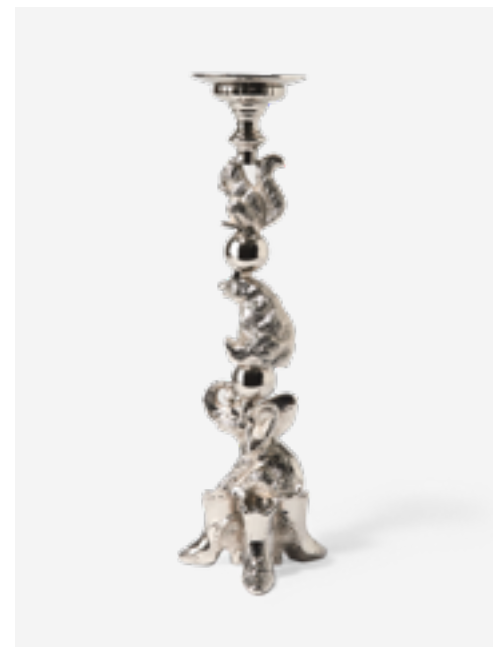

375-225-026 **MOQ: 2 Pieces**

Animal Candle Stand

Colour: Silver
Materials: Metal
Dimensions: Ø17 x H56 cm