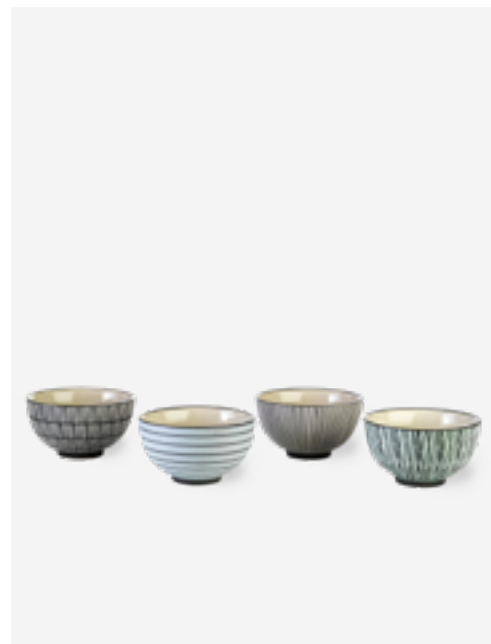

230-400-388 **MOQ: 8 Sets**

Afresh Snack Bowls set 4

Colour: Green grey
Materials: Ceramic
Dimensions: Ø11,5 x H6,5 cm per bowl

230-400-159 **MOQ: 8 Sets**

Hippy Snack Bowls set 4

Colour: Multi-colour
Materials: Ceramic
Dimensions: Ø12,5 x H7,5 cm per bowl