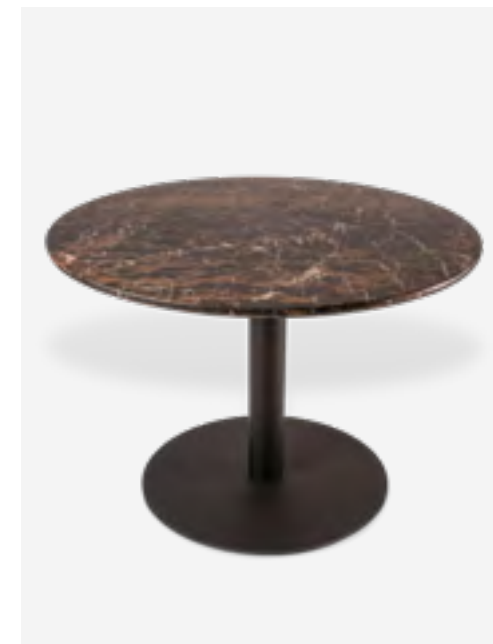

530-010-005 MOQ: 1 Piece

Marble Look Disk Table

Colour: White
Materials: Synthetic material
Dimensions: Ø70 x H75 cm

530-010-006 MOQ: 1 Piece

Marble Look Disk Table

Colour: Black
Materials: Synthetic material
Dimensions: Ø70 x H75 cm