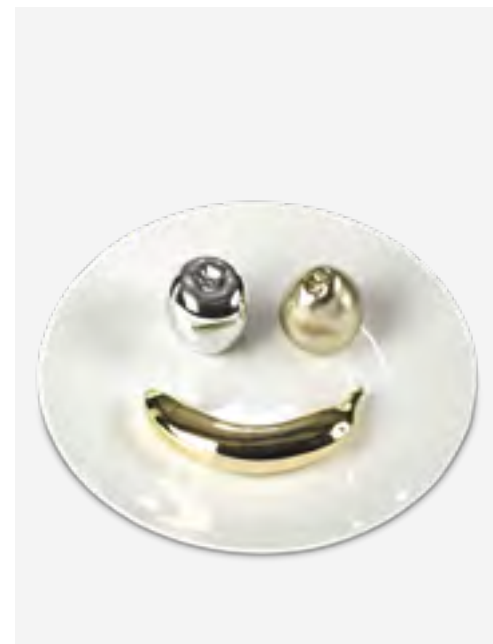

Colour: White
Materials: Porcelain
Dimensions: Ø8,5 x H10,5 cm per cup

230-400-473 **MOQ: 4 Sets**

Pierced Snack Bowls set 4

Colour: White
Materials: Porcelain
Dimensions: Ø13 x H8,5 cm per bowl

230-400-477 **MOQ: 4 Pieces**

Pierced Teapot

Colour: White
Materials: Porcelain
Dimensions: L24 x W15,5 x H12 cm

230-210-037 **MOQ: 2 Pieces**

Gun Plate

Colour: White
Materials: Porcelain
Dimensions: Ø40 x H6 cm

230-210-038 **MOQ: 2 Pieces**

Apples Plate

Colour: White
Materials: Porcelain
Dimensions: Ø40 x H8 cm

230-210-066 **MOQ: 2 Pieces**

Fruit Smile Plate

Colour: White
Materials: Porcelain
Dimensions: Ø40 x H11 cm

120-300-004 **MOQ: 2 Pieces**