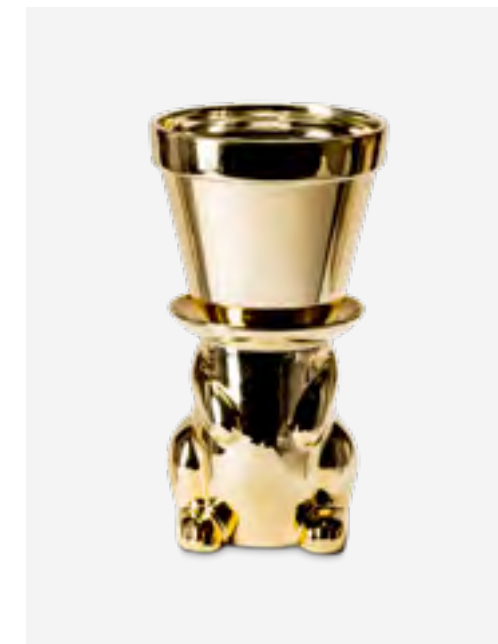

Classic Gold Dot Vase

Colour: White
Materials: Porcelain
Dimensions: Ø40 x H90 cm

230-205-380 MOQ: 1 Piece

Classic Gold Top Vase

Colour: White
Materials: Porcelain
Dimensions: Ø40 x H90 cm

230-205-390 MOQ: 2 Pieces

Pot Head Vase

Colour: Gold
Materials: Porcelain
Dimensions: Ø16,5 x H30,3 cm

140-205-382 MOQ: 6 Pieces

Smoked Gold Lobby Vase - S

Colour: Gold
Materials: Glass
Dimensions: Ø16 x H25,5 cm

140-205-383 MOQ: 4 Pieces