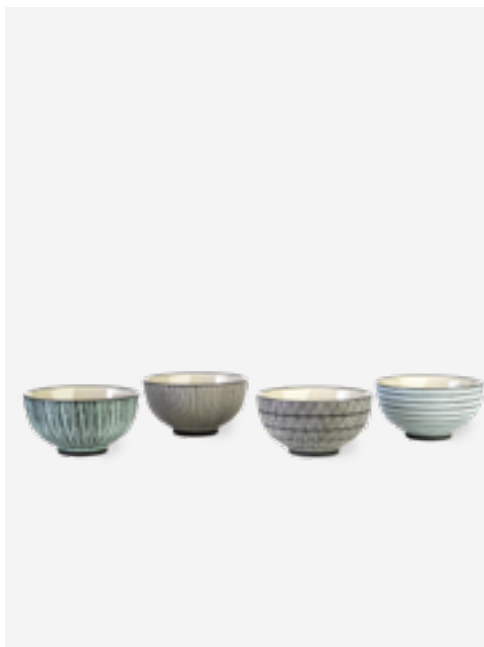

230-400-384 **MOQ: 6 Sets**

Afresh Salad Bowls set 4

Colour: Green grey
Materials: Ceramic
Dimensions: Ø15 x H8 cm per bowl