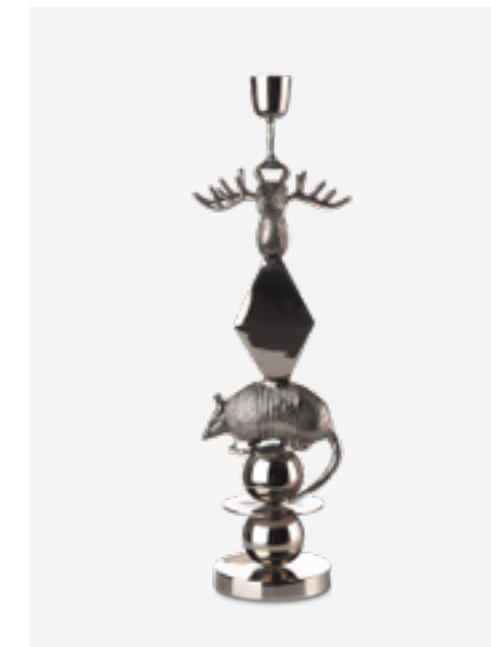

375-225-028 **MOQ: 2 Pieces**

Deer Candle Stand

Colour: Silver
Materials: Metal
Dimensions: Ø11 x H58 cm