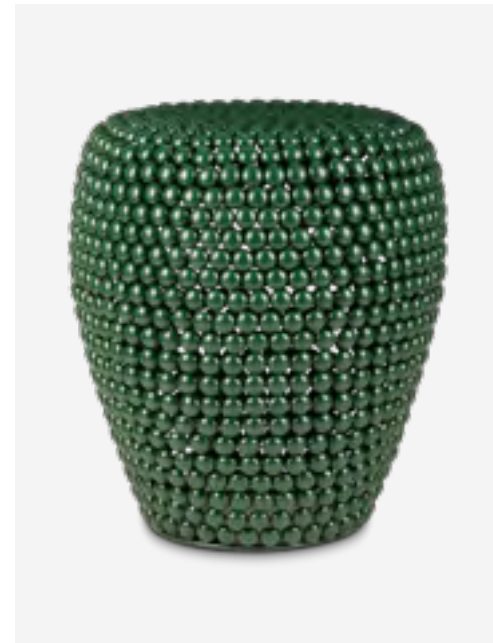

Dot Stool

Colour: Gold
Materials: Metal
Dimensions: Ø40 x H46 cm

300-030-021 MOQ: 1 Piece

Dot Stool

Colour: White
Materials: Metal
Dimensions: Ø40 x H46 cm

300-030-061 MOQ: 1 Piece

Dot Stool

Colour: Yellow
Materials: Metal
Dimensions: Ø40 x H46 cm