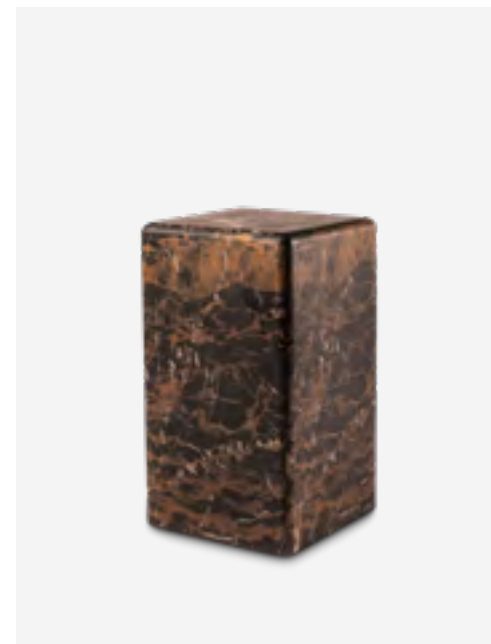

530-300-015

MOQ: 1 Piece

Marble Look Pillar - M

Colour: White
Materials: Synthetic material
Dimensions: L33 x W33 x H76,2 cm

530-300-014

MOQ: 1 Piece

Marble Look Pillar - L

Colour: White
Materials: Synthetic material
Dimensions: L33 x W33 x H91,4 cm