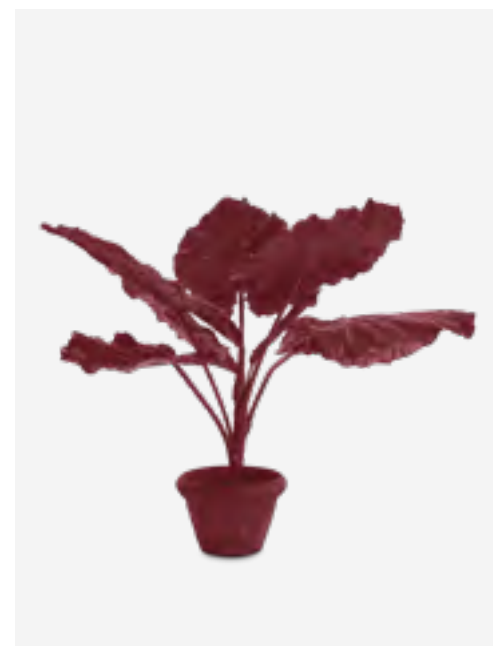

540-300-020

MOQ: 1 Piece

Taro in Pot

Colour: Burgundy red
Materials: Synthetic material
Dimensions: approx. Ø210 x H177 cm,
pot Ø31/18 x H19 cm