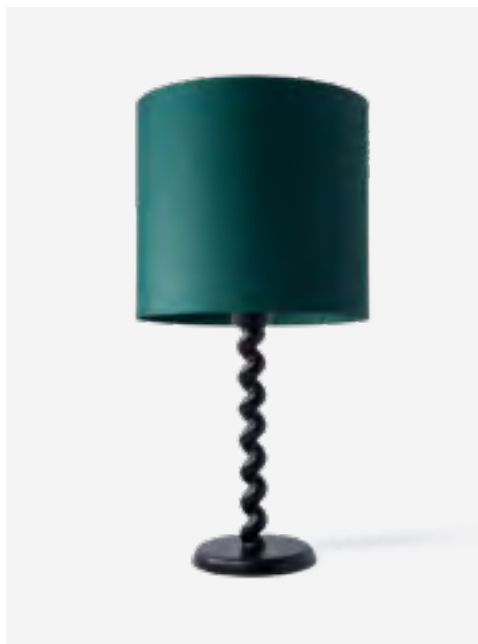

390-450-028 MOQ: 2 Pieces

Twister Lamp Base
Colour: Black
Materials: Metal
Dimensions: Ø27 x H65 cm
excl. lamp shade