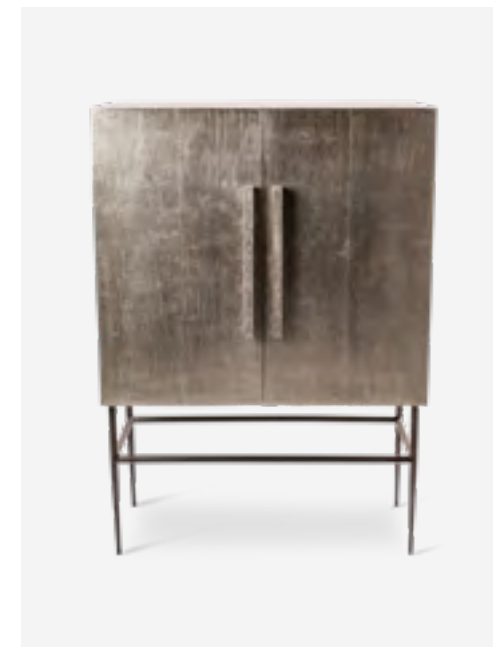

Storage

500-040-107 MOQ: 1 Piece

Ribble Cabinet

Colour: Gold
Materials: Wood
Dimensions: L100 x W40 x H140 cm

500-040-110 MOQ: 1 Piece

Tall Ribble Cabinet

Colour: Gold
Materials: Wood
Dimensions: L75 x W42 x H180 cm