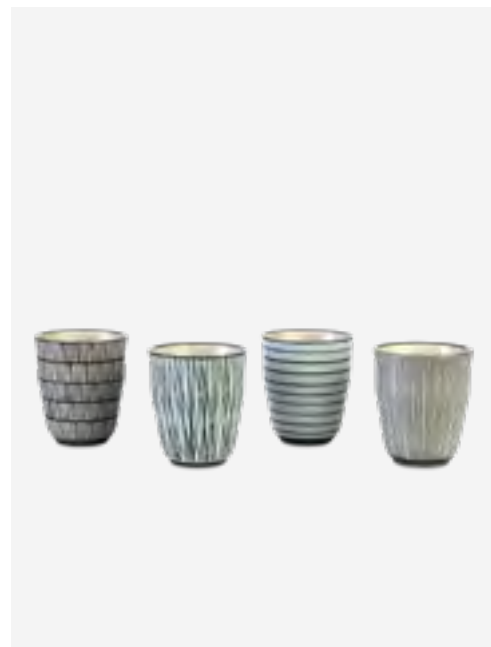

230-400-385 **MOQ: 8 Sets**

Afresh Pastel Cups set 4

Colour: Green grey
Materials: Ceramic
Dimensions: Ø8,5 x H9,5 cm per cup