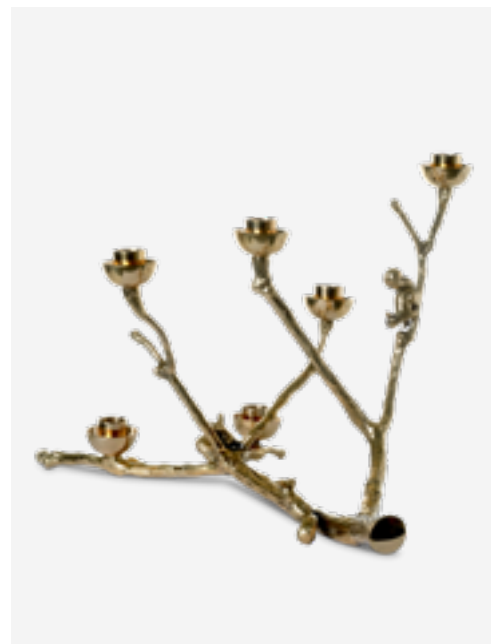

375-225-055 **MOQ: 2 Pieces**

Twiggy Candle Holder With Squirrels

Colour: Gold
Materials: Metal
Dimensions: L30 x W30 x H30 cm