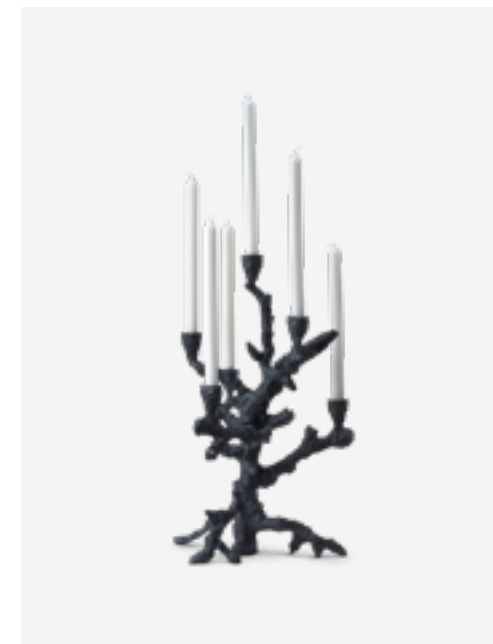

390-225-130 MOQ: 1 Piece

Apple Tree Candle Holder - L

Colour: Dark grey
Materials: Metal
Dimensions: L32 x W32 x H53 cm