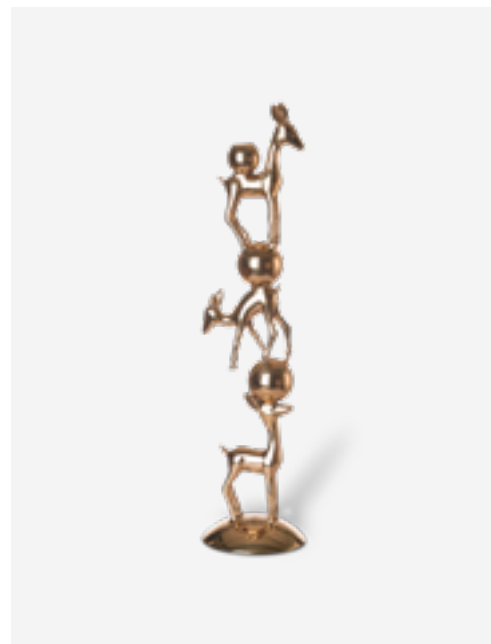

375-225-058 **MOQ: 2 Pieces**

Bambi Candle Holder

Colour: Gold
Materials: Metal
Dimensions: Ø13 x H55 cm