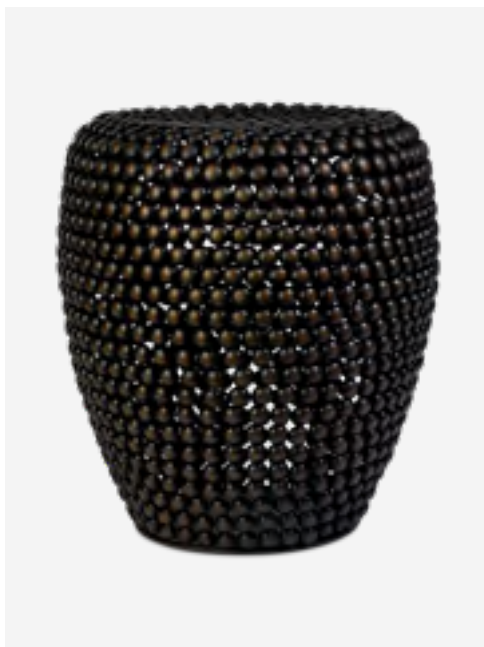

300-030-014   MOQ: 1 Piece

Dot Stool

Colour: Dark brown
Materials: Metal
Dimensions: Ø40 x H46 cm