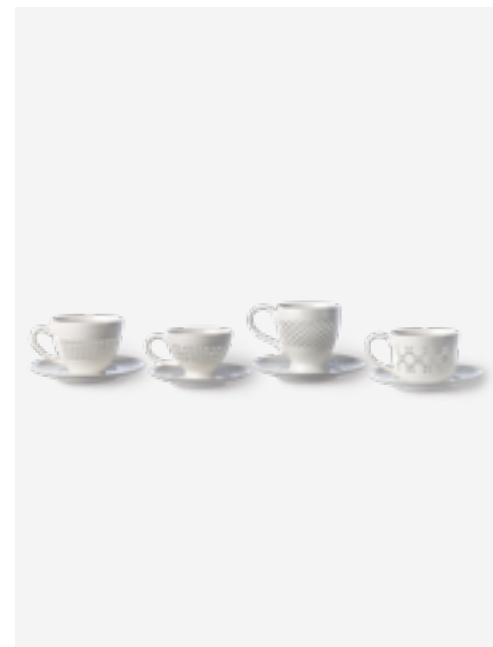

230-400-178 **MOQ: 6 Sets**

Undressed Teacups set 4

Colour: White
Materials: Porcelain
Dimensions: Ø10 x H6 cm per cup
Designer: Esther Horchner

230-400-179 **MOQ: 6 Sets**

Undressed Bowls set 4

Colour: White
Materials: Porcelain
Dimensions: Ø11,5 x H5 cm per bowl
Designer: Esther Horchner