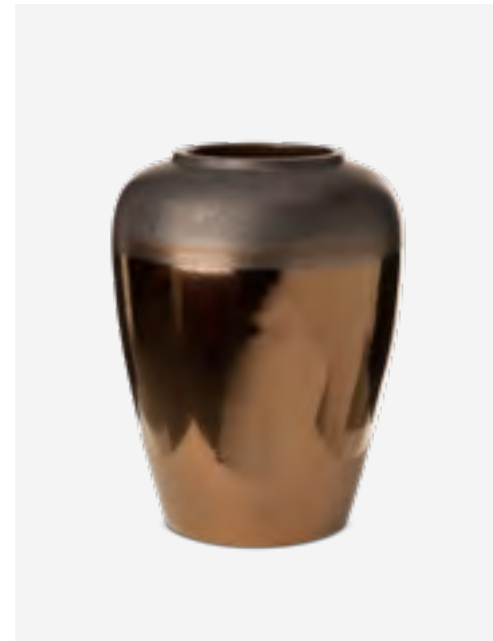

240-205-017 MOQ: 1 PIECE

Jug Vase - M

Colour: Dark brown
Materials: Ceramic
Dimensions: Ø40 x H52 cm