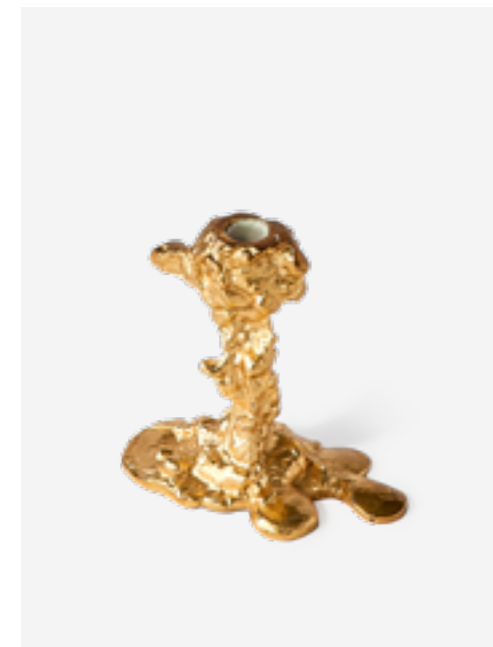

390-225-133 MOQ: 6 Pieces

Dip Candle Holder - S

Colour: Gold
Materials: Metal
Dimensions: L14 x W8 x H14 cm
Designer: Pascal Smelik