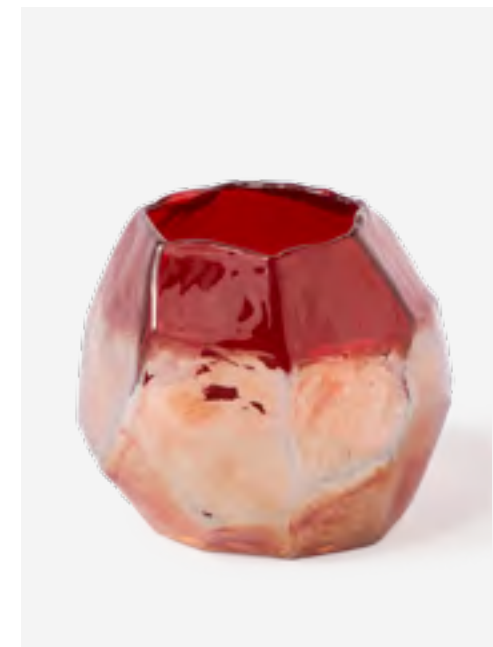

140-300-242 MOQ: 8 Pieces

Graphic Luster Candle Holder

Colour: Red
Materials: Glass
Dimensions: Ø12,5 x H10,5 cm