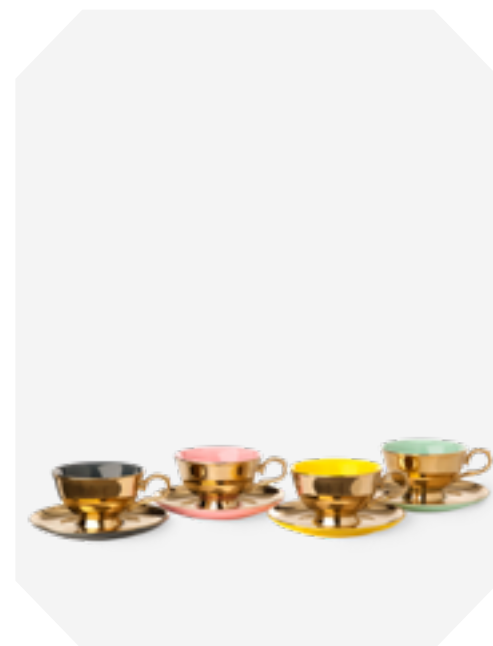

230-400-522 **MOQ: 4 Sets**

Legacy Teacups set 4

Colour: Multi-colour
Materials: Porcelain
Dimensions: cups: L13 x W10 x H5,5 cm,
saucer: Ø15 x H1,8 cm