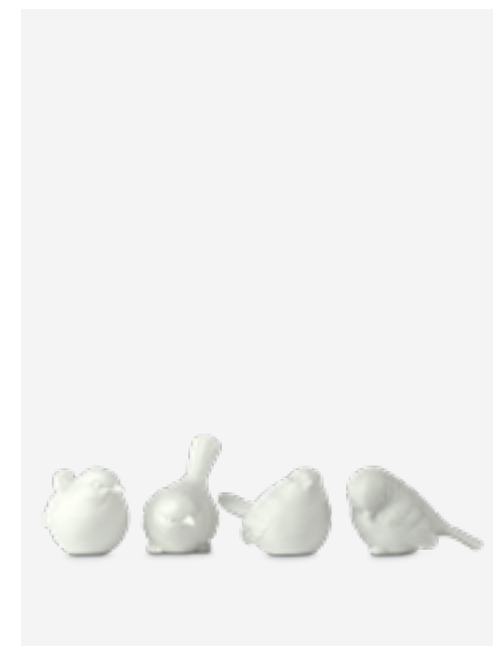

230-300-052 **MOQ: 6 sets**

Unglazed Porcelain Sparrows set of 4

Colour: White
Materials: Porcelain
Dimensions: L5,5 x W9,5 x H8 cm