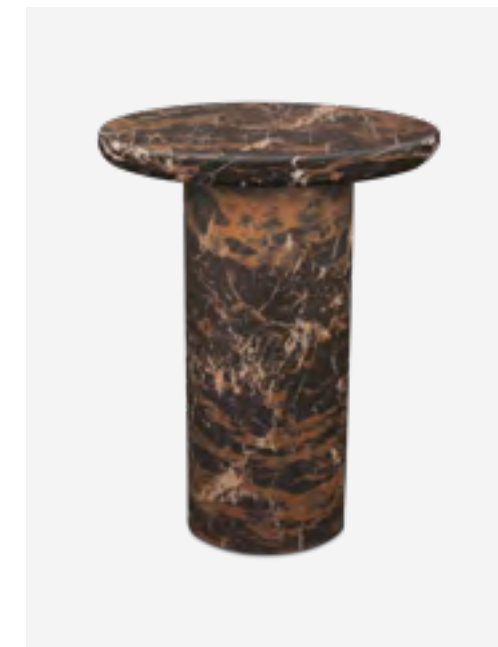

530-010-010 MOQ: 1 Piece

Mob Side Table

Colour: Beige
Materials: Synthetic material
Dimensions: Ø40 x H50 cm

530-010-011 MOQ: 1 Piece

Mob Side Table

Colour: Dark brown
Materials: Synthetic material
Dimensions: Ø40 x H50 cm