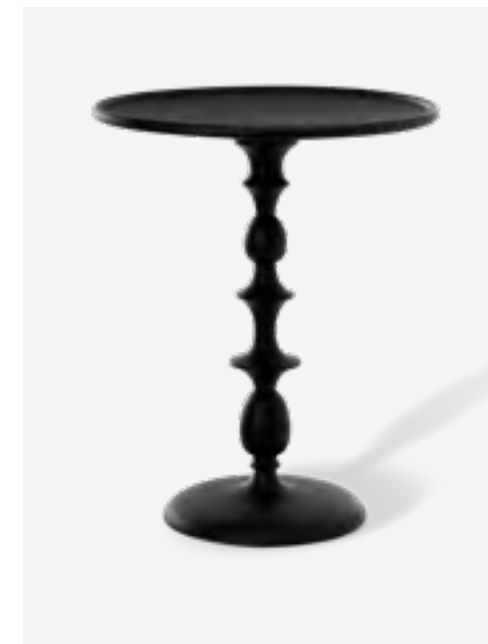

390-070-108

MOQ: 2 pieces

Classic Side Table

Colour: Black
Materials: Metal
Dimensions: Ø46 x H55 cm