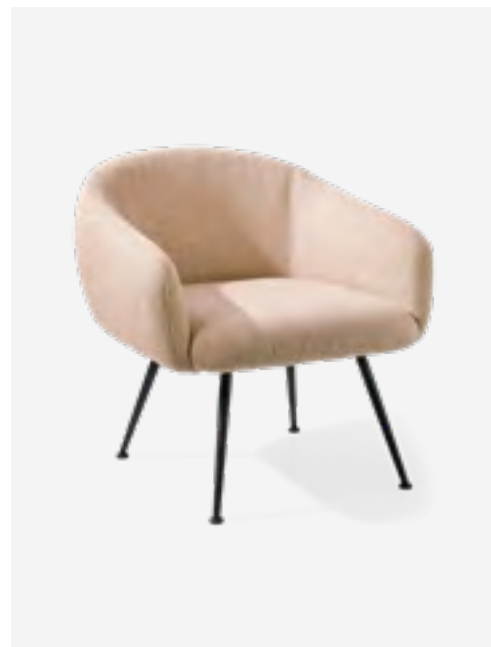

555-020-023 **MOQ: 1 Piece**

Buddy Lounge Chair

Colour: Beige
Materials: Textile
Dimensions: W74 x D74 x H73 cm