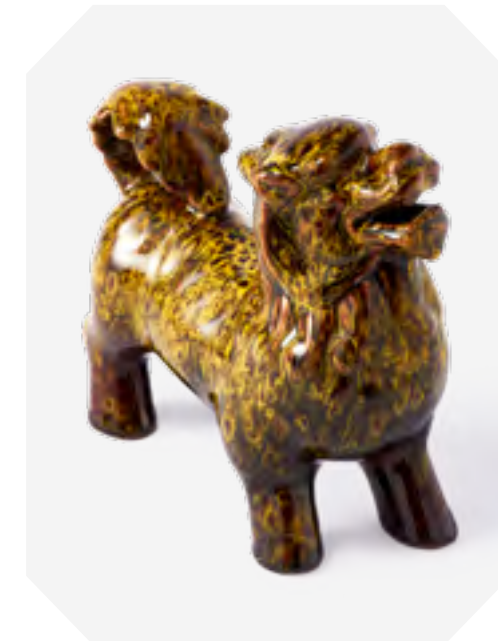

240-300-020 MOQ: 2 Sets

Qilin Statue

Colour: Red
Materials: Porcelain
Dimensions: approx. L20 x W10 x H19 cm

240-300-021 MOQ: 2 Sets

Qilin Statue

Colour: Ochre
Materials: Porcelain
Dimensions: approx. L20 x W10 x H19 cm