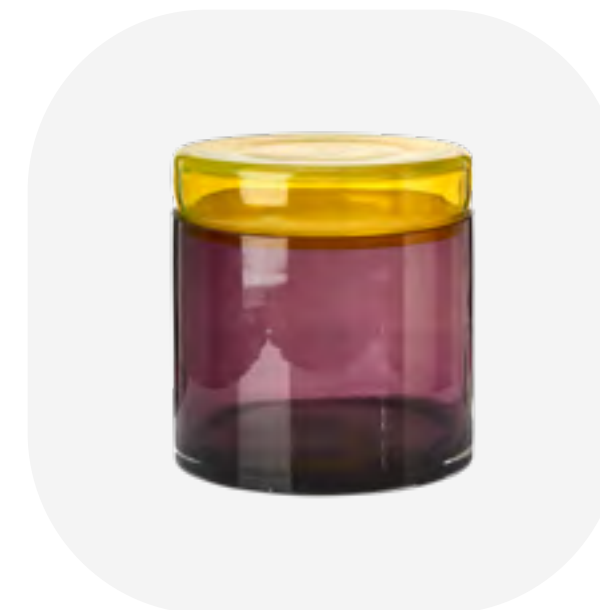

140-300-228

MOQ: 2 Set

Caps and Jars set 3

Colour: Multi-colour
Materials: Glass
Dimensions: small Ø12 x H30,5 cm,
medium Ø15 x H25 cm, large Ø18 x H15 cm