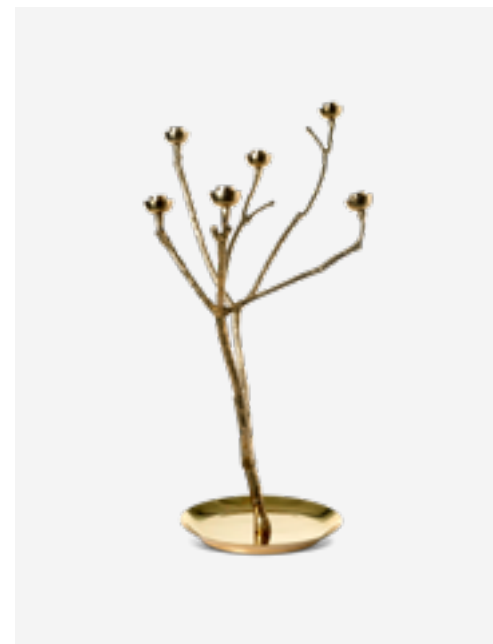

375-225-057 **MOQ: 4 Pieces**

Twiggy Candle Holder

Colour: Gold
Materials: Metal
Dimensions: Ø40 x H35 cm

375-225-055 **MOQ: 2 Pieces**

Twiggy Candle Holder With Squirrels

Colour: Gold
Materials: Metal
Dimensions: L30 x W30 x H30 cm