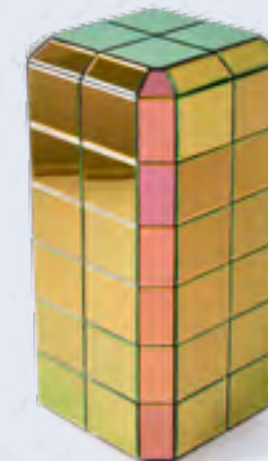

140-300-263

MOQ: 1 Piece

Pixel Pillar - M

Colour: Multi-colour
Materials: Glass
Dimensions: L31,75 x W31,75 x H67,95cm