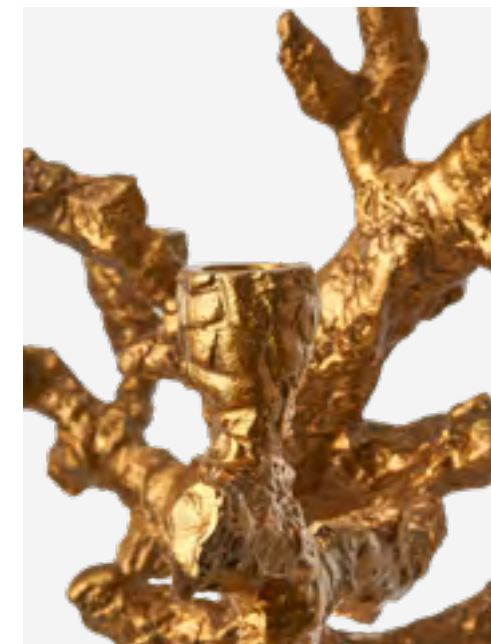

390-225-146 MOQ: 2 Pieces

Apple Tree Candle Holder - S

Colour: Gold
Materials: Metal
Dimensions: L25 x W27 x H32,5 cm

390-225-130 MOQ: 1 Piece

Apple Tree Candle Holder - L

Colour: Dark grey
Materials: Metal
Dimensions: L32 x W32 x H53 cm