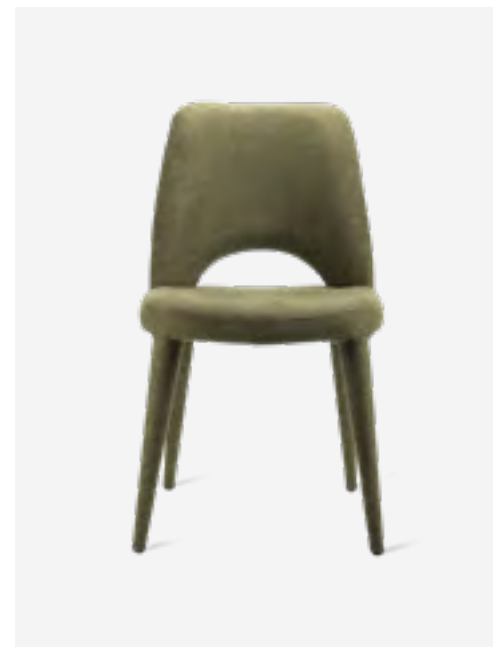

557-020-019 MOQ: 1 Piece

Holy Chair Fabric
Colour: Dark green
Materials: Textile
Dimensions: W48 x D57 x H81 cm