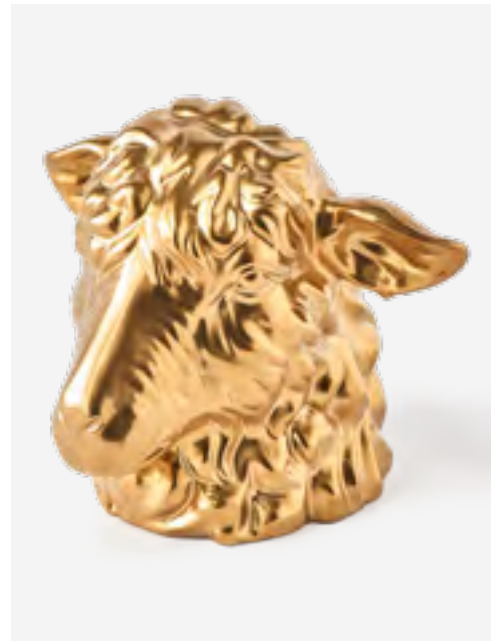

230-300-170   MOQ: 1 Piece