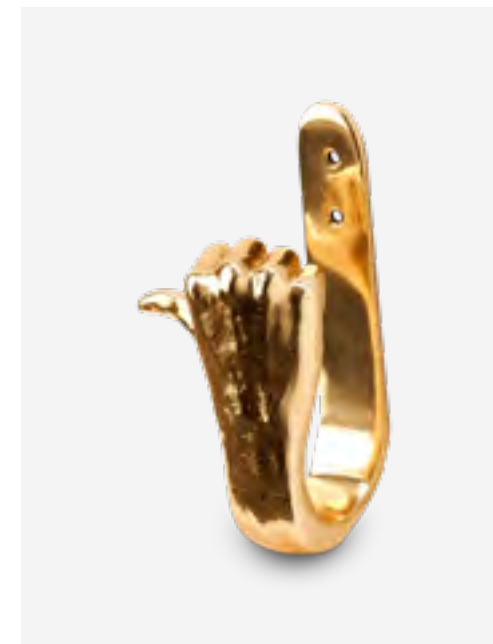

390-300-048   MOQ: 4 Pieces

Thumbs Up hook
Colour: Gold
Materials: Metal
Dimensions: L9 x W6 x H16 cm
Designer: MODO architettura + design