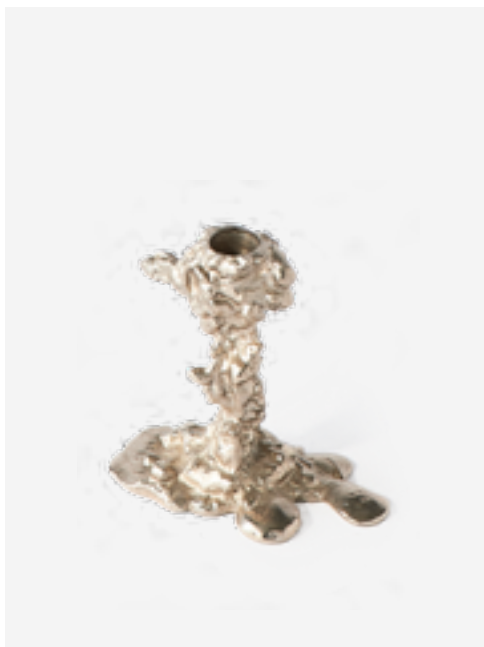

375-225-056 **MOQ: 2 Pieces**

Twiggy Candle Holder

Colour: Gold
Materials: Metal
Dimensions: Ø50 x H65 cm

390-225-149 **MOQ: 4 Pieces**

Twiggy Candle Holder - XS

Colour: Gold
Materials: Metal
Dimensions: L18 x W11,5 x H14 cm