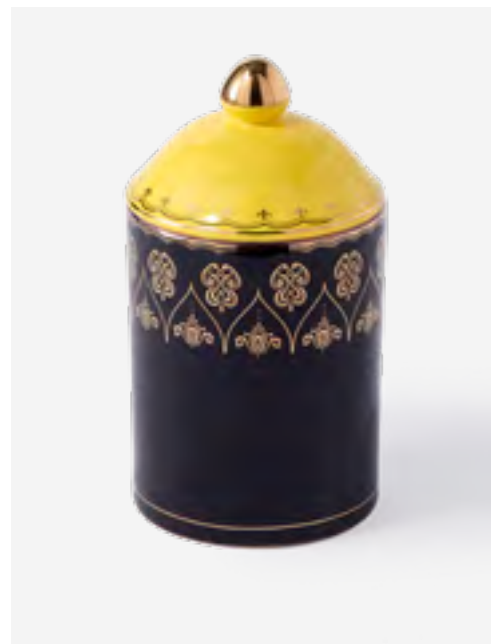

230-400-551 MOQ: 4 Sets

Grandpa Jars - M

Colour: Dark blue
Materials: Porcelain
Dimensions: Ø11 x H20 cm