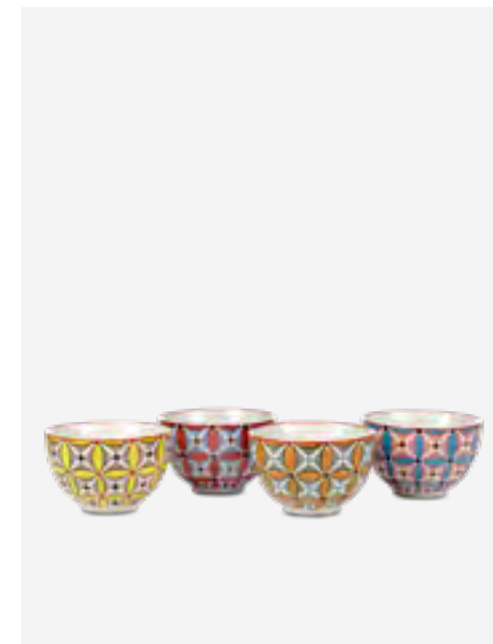

230-400-159 **MOQ: 8 Sets**

Hippy Snack Bowls set 4

Colour: Multi-colour
Materials: Ceramic
Dimensions: Ø12,5 x H7,5 cm per bowl